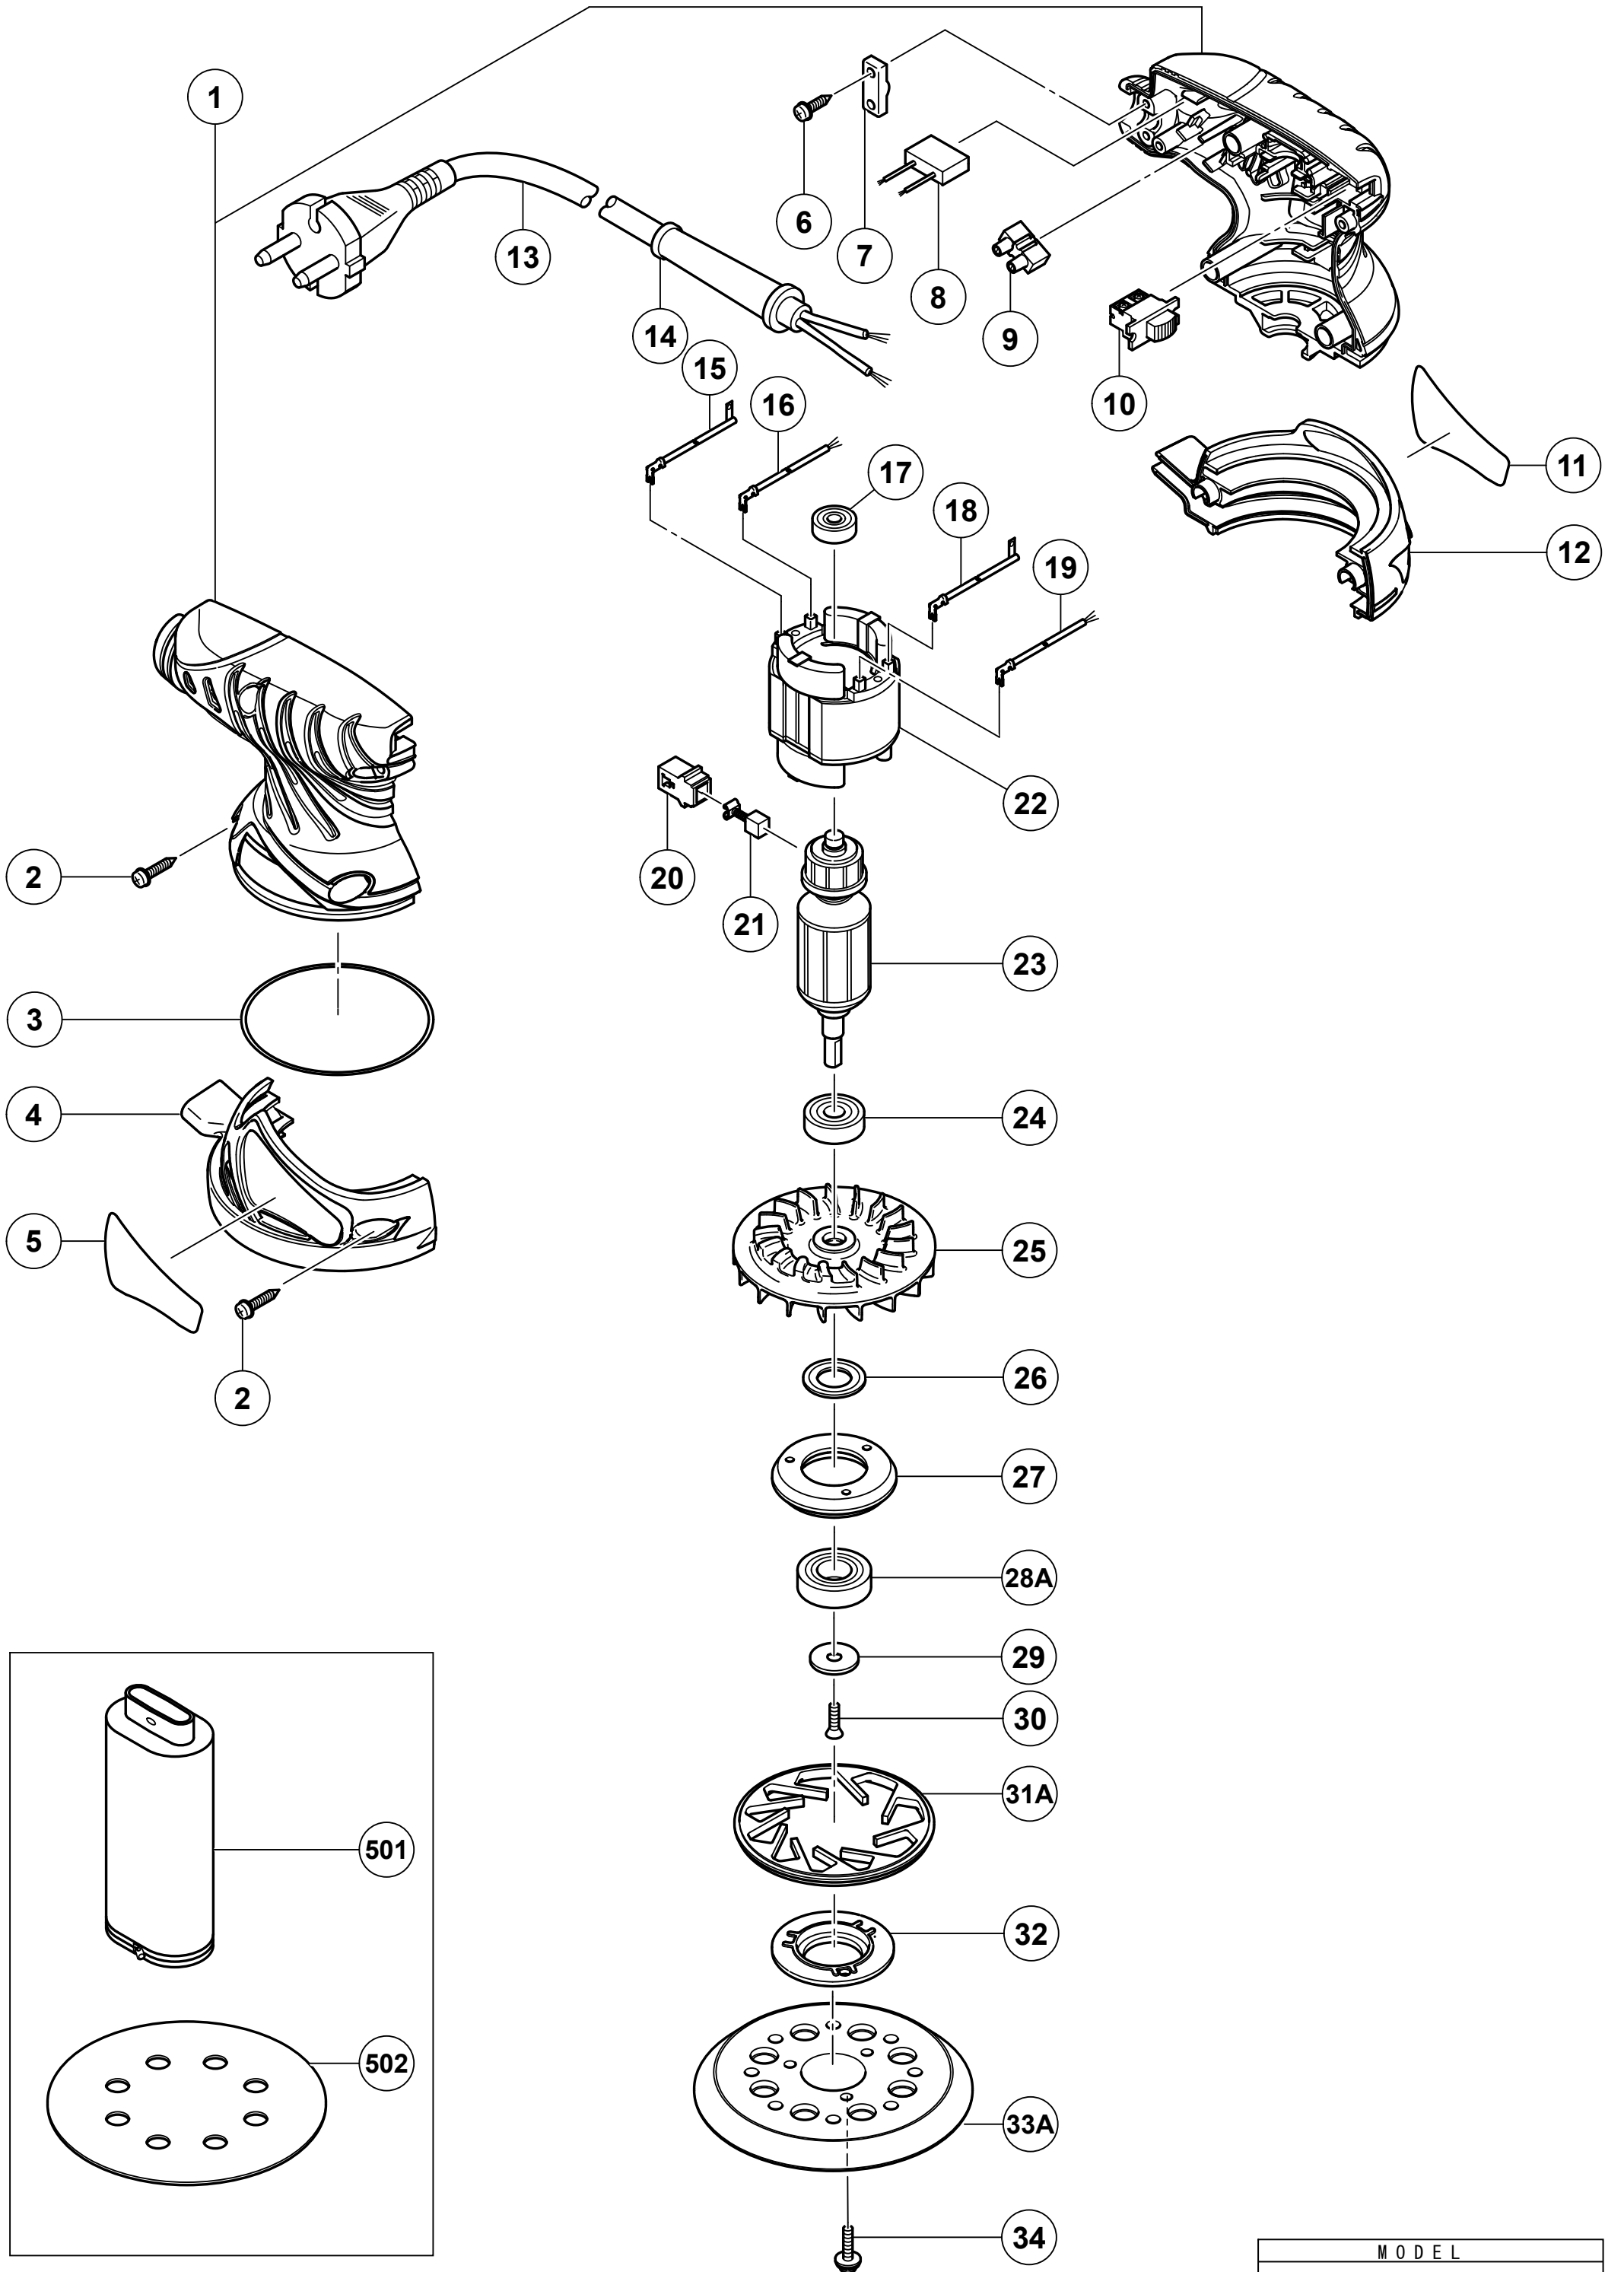

## MINI SANDER SV13YB

Item No.	Code No.	Description	No. Used	Remarks
1	324214	HOUSING (A).(B) SET	1	
2	301653	TAPPING SCREW (W/FLANGE) D4X20 (BLACK)	7	
3	993195	O-RING	1	
4	324207	LOWER COVER (B)	1	
5		NAME PLATE	1	
6	984750	TAPPING SCREW (W/FLANGE) D4X16	2	
7	937631	CORD CLIP	1	
*8	930039	NOISE SUPPRESSOR	1	FOR AUS, NZL, GBR, EUROPE, FIN, NOR, SWE, DEN, C
9	938307	PILLAR TERMINAL	1	
10	311948	SLIDE SWITCH (1P SCREW TYPE)	1	
11		BRAND LABEL	1	
12	324206	LOWER COVER (A)	1	
*13	500409Z	CORD	1	(CORD ARMOR D8.8)
14	953327	CORD ARMOR D8.8	1	
15	322764	INTERNAL WIRE (BROWN)	1	
16	322761	TAB TERMINAL (BLUE)	1	
17	626VVM	BALL BEARING 626VVC2PS2L	1	
18	322763	INTERNAL WIRE (BLUE)	1	
19	322762	TAB TERMINAL (BROWN)	1	
20	930483	BRUSH HOLDER	2	
21	999041	CARBON BRUSH (1 PAIR)	2	
*22	340618E	STATOR 220V-230V	1	
*23	360698E	ARMATURE 220V-230V	1	
24	629VVM	BALL BEARING 629VV	1	
25	324521	BALANCE FAN	1	
26	324208	DUST WASHER	1	
27	324212	BEARING HOLDER	1	
28A	6002DD	BALL BEARING 6002DDCMPS2L	1	
29	309422	WASHER	1	
30	993244	SEAL LOCK FLAT HD. SCREW M4X12	1	
31A	373433	BRAKE	1	
32	324211	BEARING COVER	1	
33A	376692	PAD (PRESSURE SENSITIVE TYPE)	1	
34	307109	SEAL LOCK SCREW (W/WASHERS) M4X16 (BLACK)	3	
		STANDARD ACCESSORIES		
*501	310339	DUST BAG	1	
502	308519	SANDING DISCS 125MM A-P120 (5 PCS.)	1	
		OPTIONAL ACCESSORIES		
601	308516	SANDING DISCS 125MM A-P40 (5 PCS.)	1	
602	308517	SANDING DISCS 125MM A-P60 (5 PCS.)	1	
603	308518	SANDING DISCS 125MM A-P80 (5 PCS.)	1	
604	308520	SANDING DISCS 125MM A-P180 (5 PCS.)	1	
605	308521	SANDING DISCS 125MM A-P240 (5 PCS.)	1	
606	308522	SANDING DISCS 125MM A-P320 (5 PCS.)	1	
607	308523	SANDING DISCS 125MM A-P400 (5 PCS.)	1	
608	308515	POLYESTER BUFF (3 PCS.)	1	
609	312518	POLISHING SPONGE 150MM	1	
610	339236	DUST COLLECTION ADAPTER (G)	1	

\* ALTERNATIVE PARTS

MODEL  
SV13YB