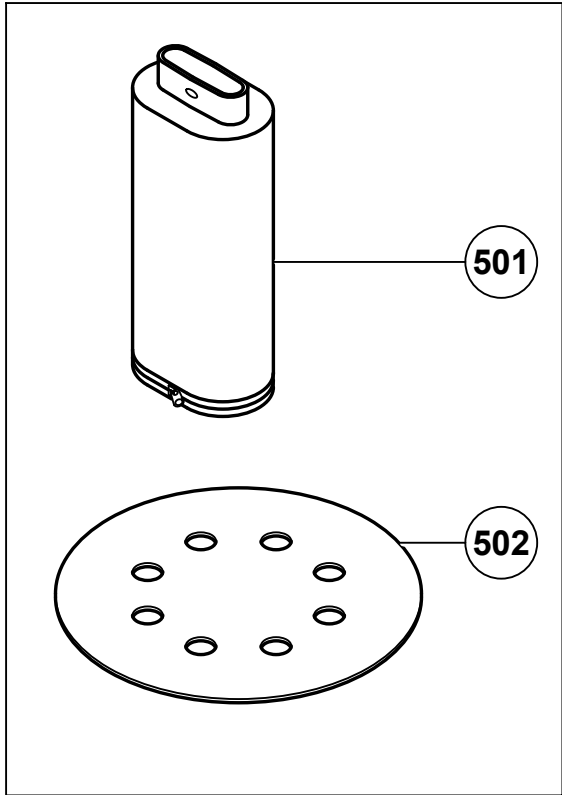

HIKOKI

MINI SANDER SV13YB

Item No.	Code No.	Description	No. Used	Remarks
1	324214	HOUSING (A).(B) SET	1	
2	301653	TAPPING SCREW (W/FLANGE) D4X20 (BLACK)	7	
3	993195	O-RING	1	
4	324207	LOWER COVER (B)	1	
5		NAME PLATE	1	
6	984750	TAPPING SCREW (W/FLANGE) D4X16	2	
7	937631	CORD CLIP	1	
*8	930039	NOISE SUPPRESSOR	1	FOR AUS, NZL, GBR, EUROPE, FIN, NOR, SWE, DEN, C
9	938307	PILLAR TERMINAL	1	
10	311948	SLIDE SWITCH (1P SCREW TYPE)	1	
11		BRAND LABEL	1	
12	324206	LOWER COVER (A)	1	
*13	500409Z	CORD	1	(CORD ARMOR D8.8)
14	953327	CORD ARMOR D8.8	1	
15	322764	INTERNAL WIRE (BROWN)	1	
16	322761	TAB TERMINAL (BLUE)	1	
17	626VVM	BALL BEARING 626VVC2PS2L	1	
18	322763	INTERNAL WIRE (BLUE)	1	
19	322762	TAB TERMINAL (BROWN)	1	
20	930483	BRUSH HOLDER	2	
21	999041	CARBON BRUSH (1 PAIR)	2	
*22	340618E	STATOR 220V-230V	1	
*23	360698E	ARMATURE 220V-230V	1	
24	629VVM	BALL BEARING 629VV	1	
25	324521	BALANCE FAN	1	
26	324208	DUST WASHER	1	
27	324212	BEARING HOLDER	1	
28A	6002DD	BALL BEARING 6002DDCMPS2L	1	
29	309422	WASHER	1	
30	993244	SEAL LOCK FLAT HD. SCREW M4X12	1	
31A	373433	BRAKE	1	
32	324211	BEARING COVER	1	
33A	376692	PAD (PRESSURE SENSITIVE TYPE)	1	
34	307109	SEAL LOCK SCREW (W/WASHERS) M4X16 (BLACK)	3	
		STANDARD ACCESSORIES		
*501	310339	DUST BAG	1	
502	308519	SANDING DISCS 125MM A-P120 (5 PCS.)	1	
		OPTIONAL ACCESSORIES		
601	308516	SANDING DISCS 125MM A-P40 (5 PCS.)	1	
602	308517	SANDING DISCS 125MM A-P60 (5 PCS.)	1	
603	308518	SANDING DISCS 125MM A-P80 (5 PCS.)	1	
604	308520	SANDING DISCS 125MM A-P180 (5 PCS.)	1	
605	308521	SANDING DISCS 125MM A-P240 (5 PCS.)	1	
606	308522	SANDING DISCS 125MM A-P320 (5 PCS.)	1	
607	308523	SANDING DISCS 125MM A-P400 (5 PCS.)	1	
608	308515	POLYESTER BUFF (3 PCS.)	1	
609	312518	POLISHING SPONGE 150MM	1	
610	339236	DUST COLLECTION ADAPTER (G)	1	

* ALTERNATIVE PARTS

MODEL
SV13YB