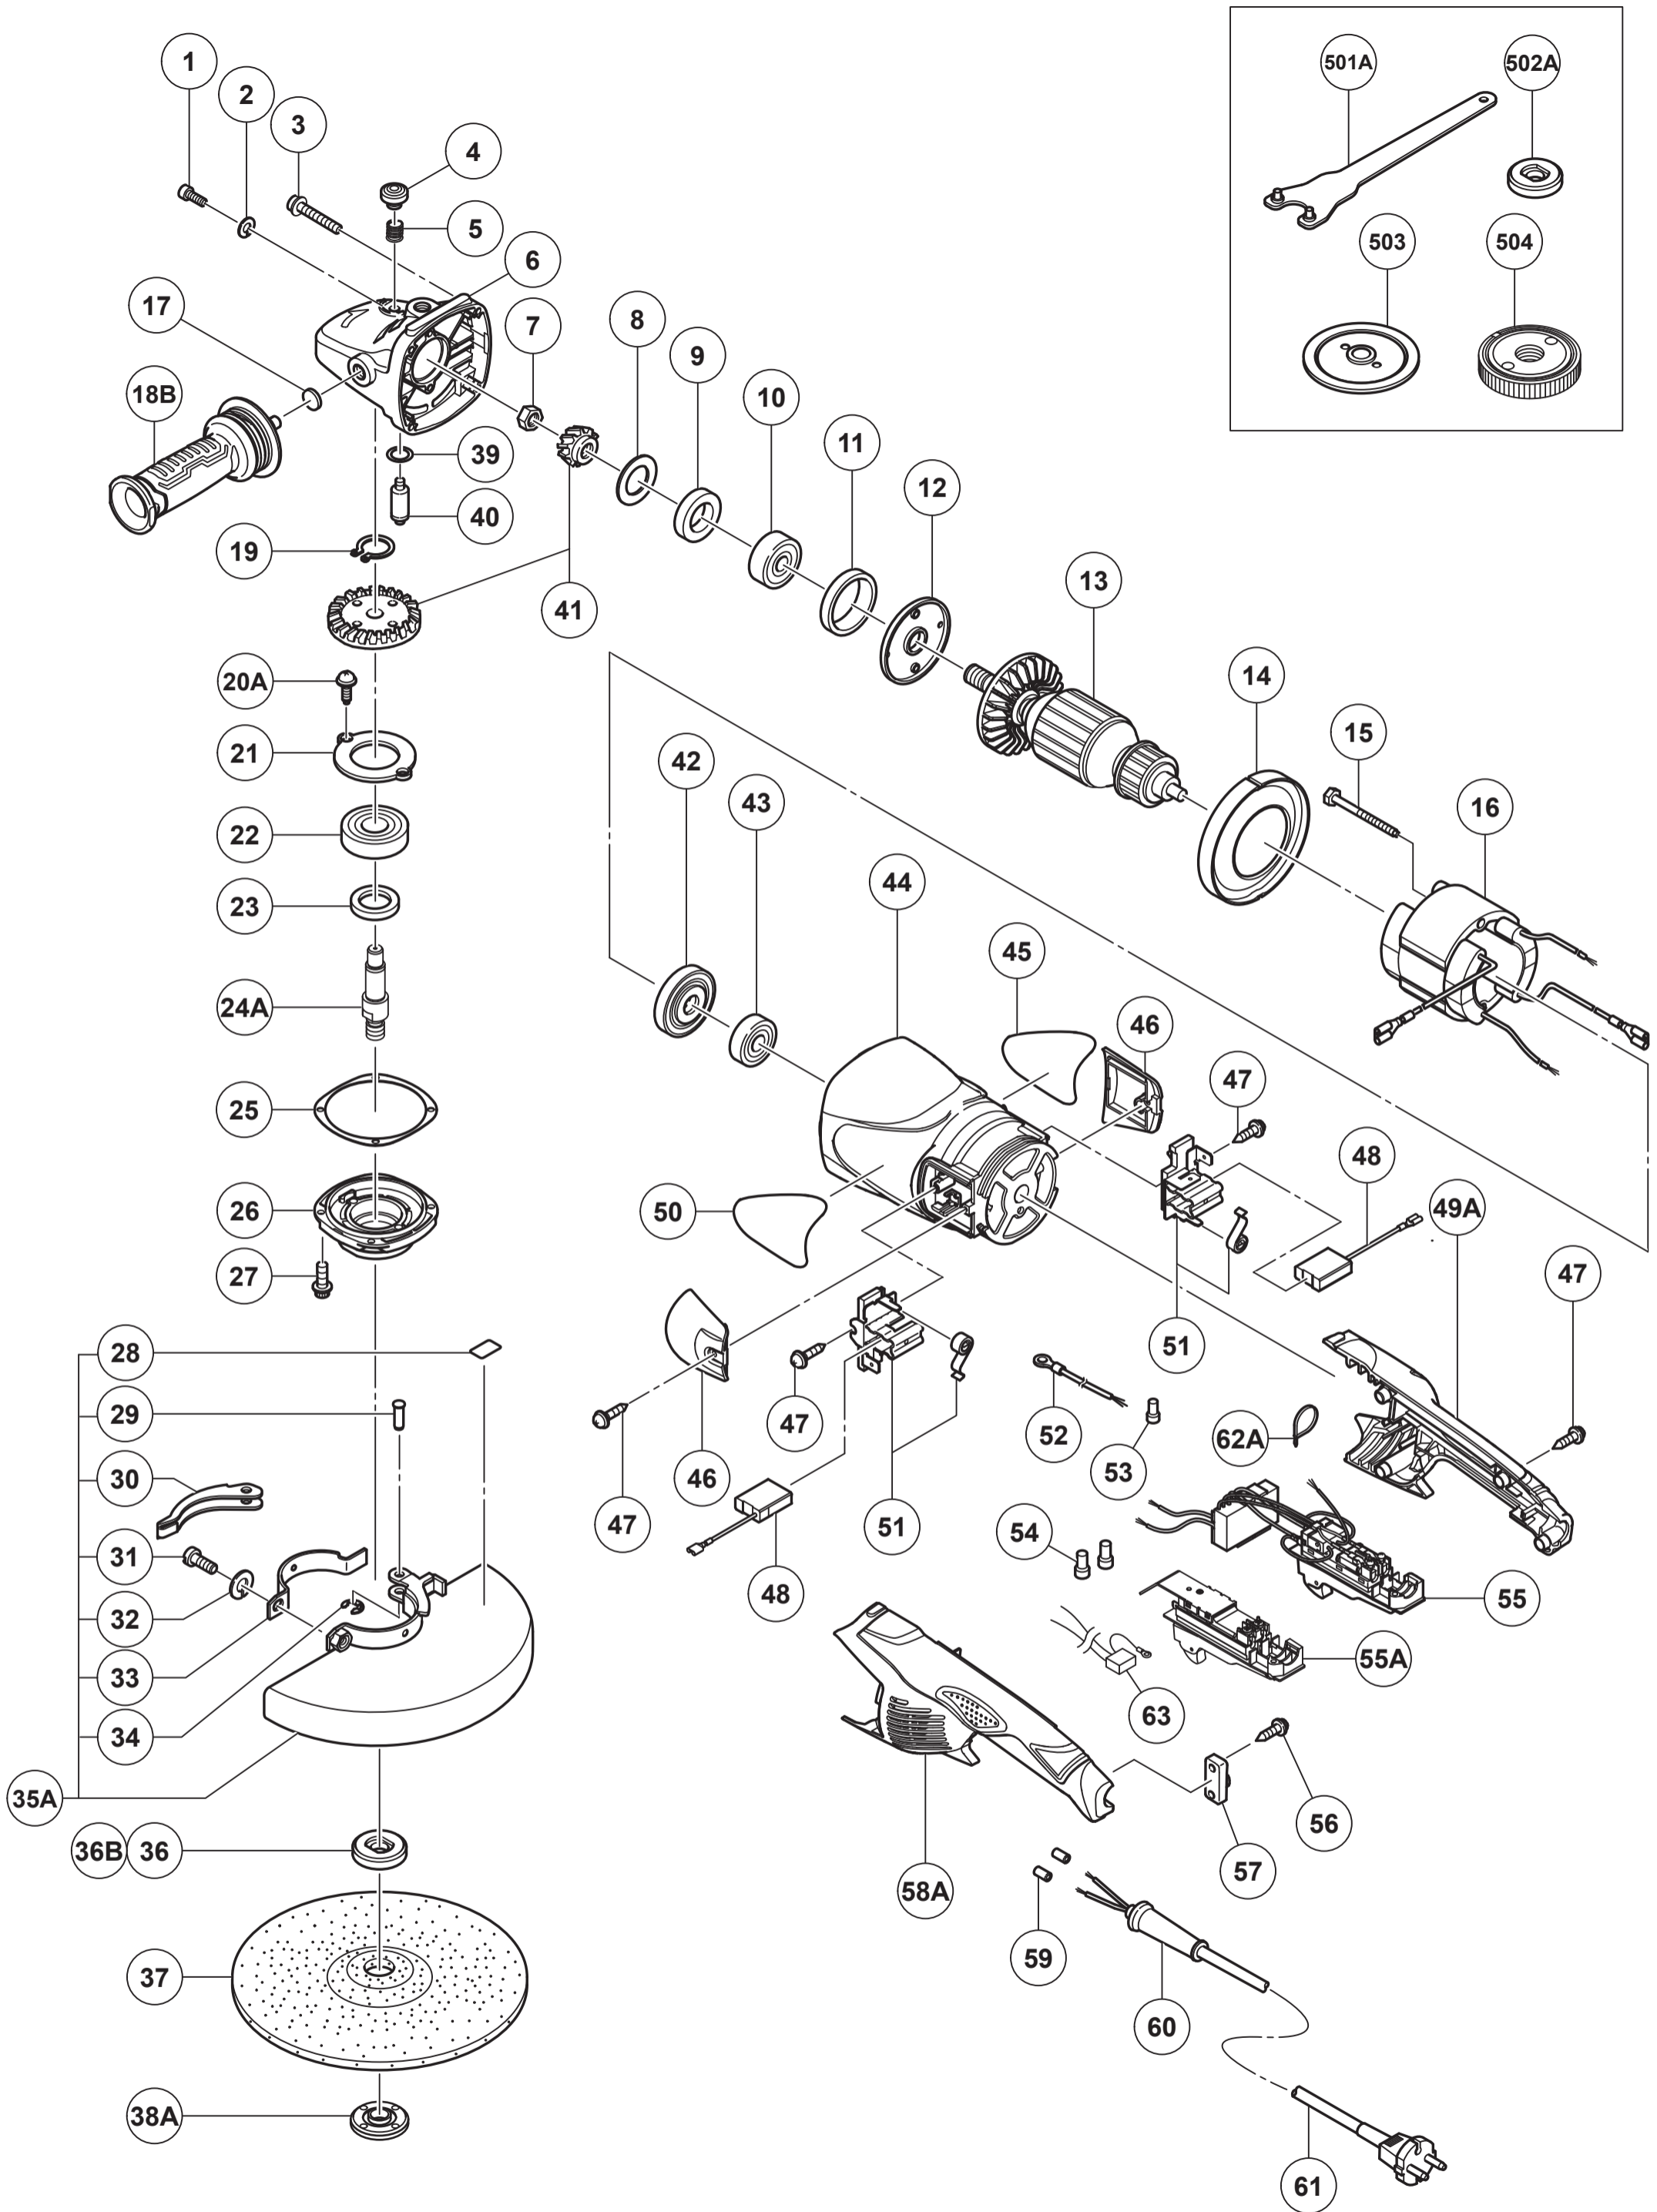

HIKOKI

DISC GRINDER G23MRUA

Item No.	Code No.	Description	No. Used	Remarks
1	984509	SEAL LOCK HEX. SOCKET HD. BOLT M5X14	2	
2	949454	SPRING WASHER M5 (10 PCS.)	2	
3	313585	HEX. SOCKET HD. BOLT (W/FLANGE) M5X30	4	
4	306888	PUSHING BUTTON	1	
5	320219	SPRING	1	
6	322544	GEAR COVER ASS'Y	1	INCLUD.4,5,17,39,40
7	320226	SPECIAL NUT M10	1	
8	320221	SEAL WASHER	1	
9	320222	FELT PACKING	1	
10	6301DD	BALL BEARING 6301DDCMPS2L	1	
11	994208	RUBBER RING (B)	1	
12	320220	BEARING COVER (A)	1	
13	360777E	ARMATURE 220V-230V	1	
14	320215	FAN GUIDE	1	
15	984271	HEX. HD. TAPPING SCREW D5X75	2	
16	340846E	STATOR 230V-240V	1	
17	937033	FELT WASHER	1	
18B	381402	SIDE HANDLE	1	
19	939542	RETAINING RING FOR D12 SHAFT (10 PCS.)	1	
20A	992038	SEAL LOCK SCREW (W/SP. WASHER) M5X10	2	
21	320229	BEARING COVER (B)	1	
22	6302DD	BALL BEARING 6302DDCMPS2L	1	
23	990852	FELT PACKING (B)	1	
24A	378127	SPINDLE	1	
25	320228	SEAL PLATE	1	
26	320227	PACKING GLAND	1	
27	994192	HEX. SOCKET HD. BOLT (W/FLANGE) M5X16	4	
28	311492	LABEL	1	
29	321546	SET PIN	1	
30	321545	LEVER	1	
31	306887	BOLT M8X22	1	
32	949457	SPRING WASHER M8 (10 PCS.)	1	
33	321544	SET PIECE	1	
34	673489	RETAINING RING (E-TYPE) FOR D5 SHAFT	1	
*35A	337225	WHEEL GUARD ASS'Y	1	INCLUD.28-34 TYPE-B
*35A	381206	WHEEL GUARD ASS'Y	1	INCLUD.28-34 TYPE-C
*36	310337	SUPER WASHER	1	FOR BEL
*36B	376202	WHEEL WASHER (C)	1	
37	316825	D. C. WHEELS 230MM A24R (25 PCS.)	1	
38A	373779	WHEEL NUT M14X2	1	
39	320218	O-RING	1	
40	306890	LOCK PIN	1	
41	330032	GEAR AND PINION SET	1	
42	320216	DUST SEAL	1	
43	6000VV	BALL BEARING 6000VVCMP2L	1	
44	323224	HOUSING	1	
45		NAME PLATE	1	
46	322547	BRUSH COVER	2	
47	305812	TAPPING SCREW (W/FLANGE) D4X16 (BLACK)	8	
*48	999061	CARBON BRUSH 7X17X22.5 (1 PAIR)	1	
*48	999089	CARBON BRUSH (AUTO STOP TYPE) (1 PAIR)	1	
49A	322546	HANDLE (B)	1	
50		BRAND LABEL	1	

* ALTERNATIVE PARTS

MODEL
G23MRUA