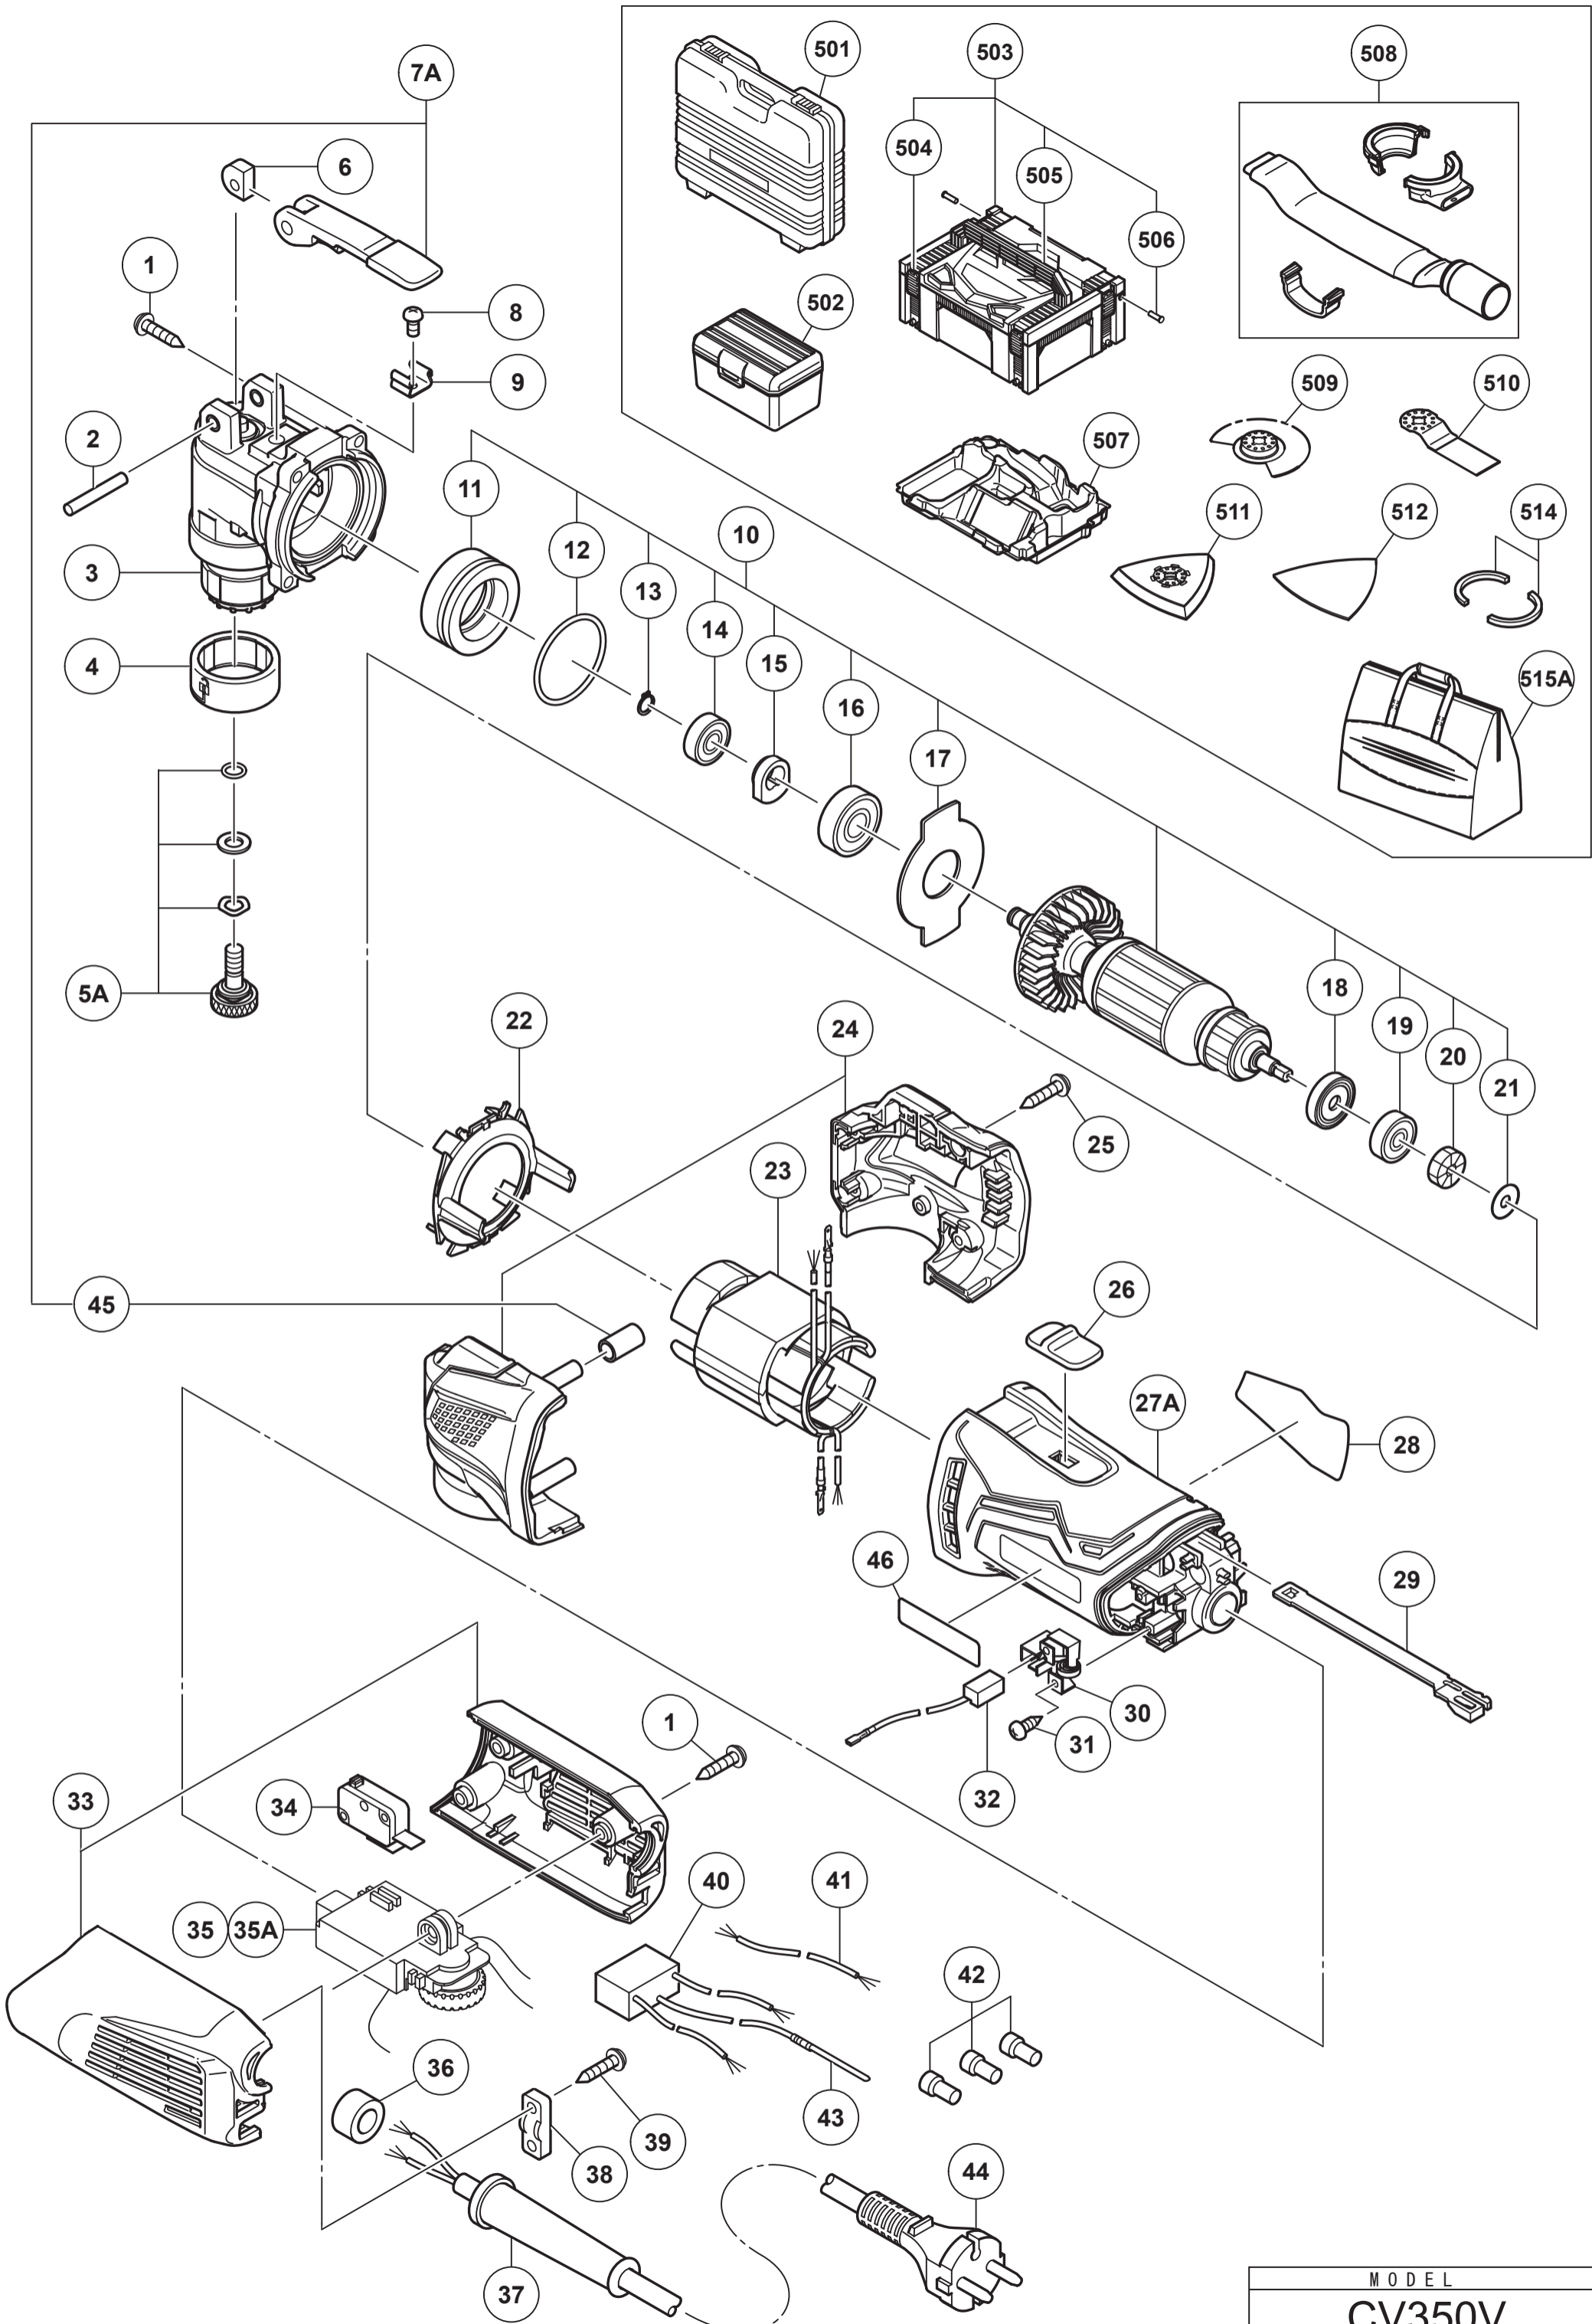

HIKOKI

MULTI TOOL CV350V

Item No.	Code No.	Description	No. Used	Remarks
*509	335868	MULTI TOOL BLADE (MW85S)	1	
*510	335881	MULTI TOOL BLADE (MD28PB)	1	
*511	335903	MULTI TOOL PAD (MU93D)	1	EXCEPT FOR USA, CAN
*512	338252	SANDING PAPERS 94X94 AA60 (10 PCS.)	1	EXCEPT FOR AUS, NZL, USA, CAN
*512	338253	SANDING PAPERS 94X94 AA80 (10 PCS.)	1	EXCEPT FOR AUS, NZL, USA, CAN
*512	338254	SANDING PAPERS 94X94 AA100 (10 PCS.)	1	EXCEPT FOR AUS, NZL, USA, CAN
*512	338255	SANDING PAPERS 94X94 AA120 (10 PCS.)	1	EXCEPT FOR AUS, NZL, USA, CAN
*512	338257	SANDING PAPERS 94X94 AA180 (10 PCS.)	1	EXCEPT FOR AUS, NZL, NOR, SWE, DEN, FIN, USA, CAN
		OPTIONAL ACCESSORIES		
601	337922	DUST COLLECTION ADAPTER SET	1	
602	335868	MULTI TOOL BLADE (MW85S)	1	
603	335873	MULTI TOOL BLADE (MW10P)	1	
604	335872	MULTI TOOL BLADE (MW20P)	1	
605	335871	MULTI TOOL BLADE (MW32P)	1	
606	335870	MULTI TOOL BLADE (MW32PB)	1	
607	335875	MULTI TOOL BLADE (MW32PC)	1	
608	335876	MULTI TOOL BLADE (MW32PBC)	1	
609	335878	MULTI TOOL BLADE (MW65PB)	1	
610	335880	MULTI TOOL BLADE (MD85SB)	1	
611	335879	MULTI TOOL BLADE (MD100SB)	1	
612	335881	MULTI TOOL BLADE (MD28PB)	1	
613	335882	MULTI TOOL BLADE (MD32PBC)	1	
614	335869	MULTI TOOL BLADE (MD65PB)	1	
615	335885	MULTI TOOL BLADE (MM10PB)	1	
616	335884	MULTI TOOL BLADE (MM20PB)	1	
617	335883	MULTI TOOL BLADE (MM32PB)	1	
618	335887	MULTI TOOL BLADE (MI20P)	1	
619	335886	MULTI TOOL BLADE (MI32P)	1	
620	335889	MULTI TOOL BLADE (MU65SBF)	1	
621	335888	MULTI TOOL BLADE (MU85SBF)	1	
622	335896	MULTI TOOL BLADE (MU100SKS)	1	
623	335898	MULTI TOOL BLADE (MU100SK)	1	
624	335893	MULTI TOOL BLADE (MU65CF)	1	
625	335892	MULTI TOOL BLADE (MU85CF)	1	
626	335901	MULTI TOOL BLADE (MU52PKR)	1	
627	335902	MULTI TOOL BLADE (MU52PK)	1	
628	335900	MULTI TOOL BLADE (MU28PK)	1	
629	335897	MULTI TOOL BLADE (MA85SH)	1	
630	335899	MULTI TOOL BLADE (MA85SHT)	1	
631	335877	MULTI TOOL BLADE (MU28PKS)	1	
632	335904	MULTI TOOL BLADE (MA70DHX)	1	
633	335905	MULTI TOOL BLADE (MA78DH)	1	
634	335890	MULTI TOOL BLADE (MA65SH)	1	
635	335891	MULTI TOOL BLADE (MA85SD)	1	
636	335895	MULTI TOOL BLADE (MA20PH)	1	
637	335894	MULTI TOOL BLADE (MA32PH)	1	
641	338251	SANDING PAPERS 94X94 AA40 (10 PCS.)	1	
644	338256	SANDING PAPERS 94X94 AA150 (10 PCS.)	1	
*646	338258	SANDING PAPERS 94X94 AA240 (10 PCS.)	1	EXCEPT FOR AUS, NZL, NOR, SWE, DEN, FIN, USA, CAN

* ALTERNATIVE PARTS

MODEL
CV350V