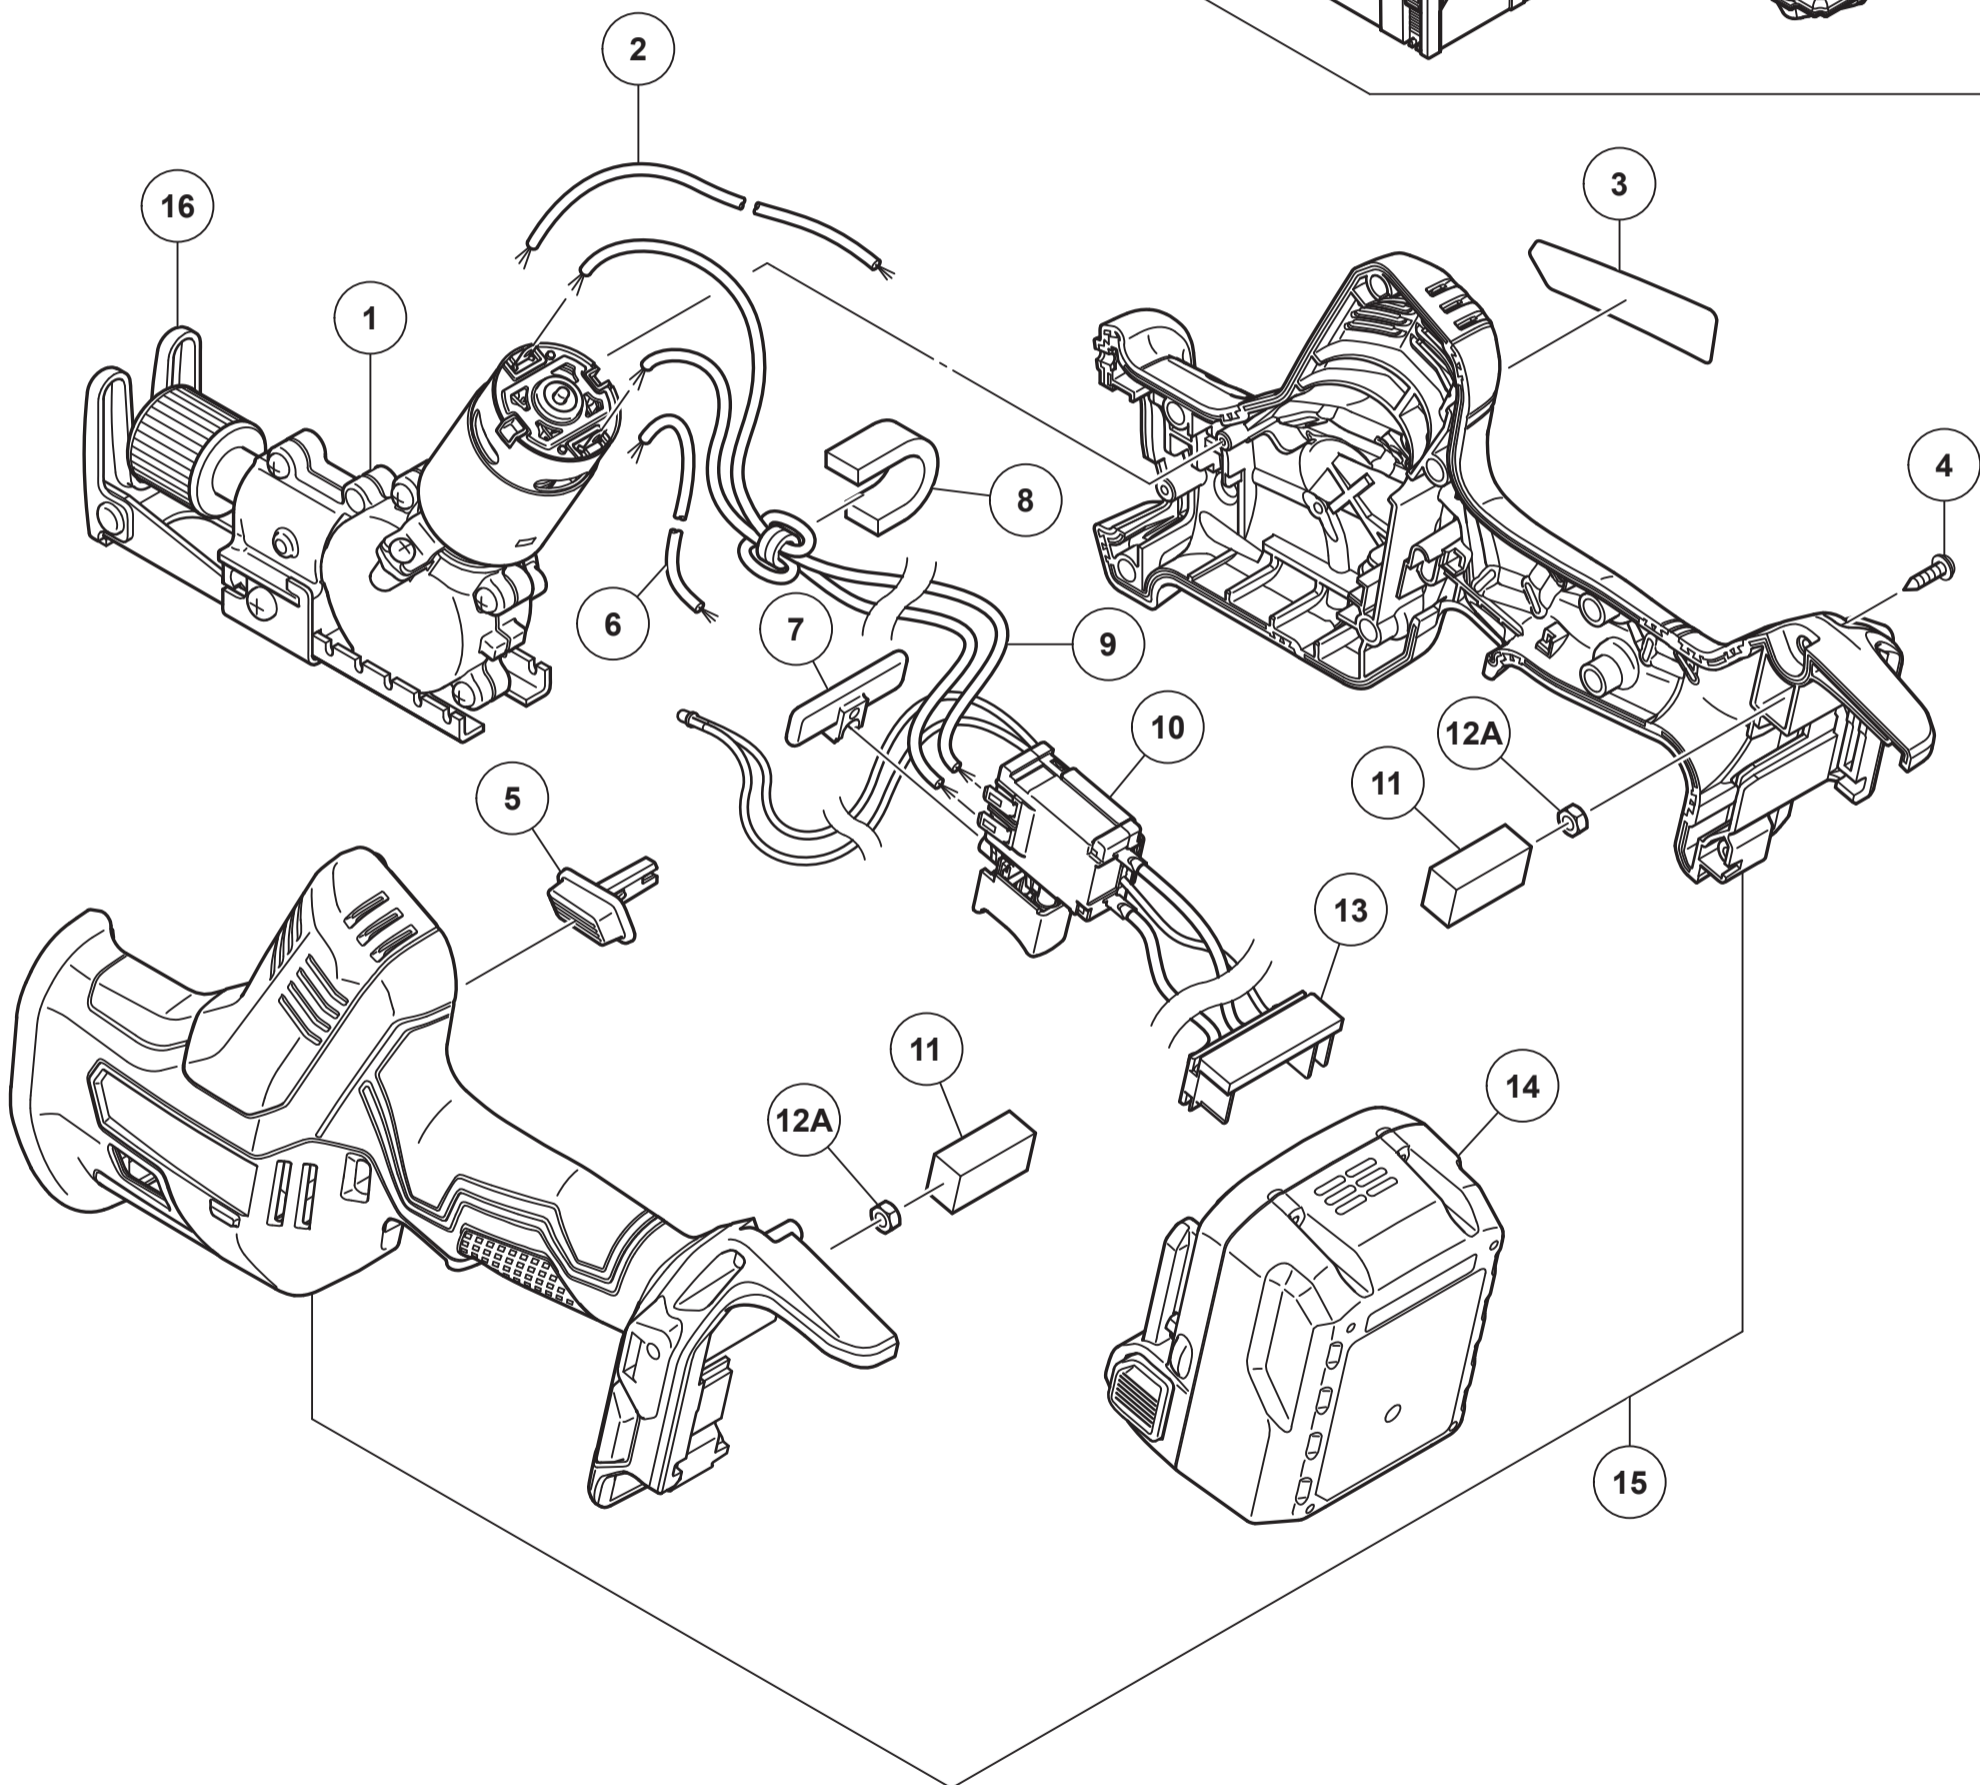

## CORDLESS RECIPROCATING SAW CR18DA

Item No.	Code No.	Description	No. Used	Remarks
1	376379	GEAR BOX	1	INCLUD.16
3		NAME PLATE	1	
4	313687	TAPPING SCREW (W/FLANGE) D3X16 (BLACK)	9	
5	376377	LOCKING KNOB	1	
7	329548	PUSHING BUTTON (A)	1	
*8	375921	SUPPORT (D)	1	FOR EUROPE,GBR,AUS,NZL
*9	376554	INTERNAL WIRE FERRITE SET	1	FOR EUROPE,GBR,AUS,NZL
10	376380	DC-SPEED CONTROL SWITCH	1	
11	328644	PACKING	2	
12A	322709	NUT M4 (BLACK)	2	
13	331399	BATTERY TERMINAL	1	
14	376029	BATTERY BSL 1850C (EUROPE,AUS,NZL)	2	INCLUD.502
*15	376378	HOUSING (A).(B) SET	1	
16	376751	BASE	1	
		STANDARD ACCESSORIES		
501		CHARGER (MODEL UC18YFSL)	1	
502	329897	BATTERY COVER	1	
503	958185	SABER SAW BLADES NO.5 (5 PCS.)	1	
504	318617	SABER SAW BLADES NO.107 150L P.24 (5 PCS)	1	
505	336471	CASE ASS'Y (STACKABLE 2)	1	INCLUD.506-508
506	336472	LATCH	4	
507	336473	HANDLE	1	
508	336474	HINGE	2	
509	376551	INNER TRAY	1	
		OPTIONAL ACCESSORIES		
601	959611	SABER SAW BLADES NO.4 (5 PCS.)	1	
602	318611	SABER SAW BLADES NO.101 150L P.10 (5 PCS)	1	
603	318612	SABER SAW BLADES NO.102 228L P.10 (5 PCS)	1	
604	318613	SABER SAW BLADES NO.103 150L P.14 (5 PCS)	1	
605	318614	SABER SAW BLADES NO.104 228L P.14 (5 PCS)	1	
606	318618	SABER SAW BLADES NO.108 228L P.24 (5 PCS)	1	
607	324818	SABER SAW BLADES NO.109 150L P.18 (5 PCS)	1	
608	324819	SABER SAW BLADES NO.110 228L P.18 (5 PCS)	1	
609	318619	SABER SAW BLADES NO.121 305L P.6 (5 PCS.)	1	
610	318620	SABER SAW BLADES NO.131 305L P.10/14(5PC)	1	
611	318621	SABER SAW BLADES NO.132 203L (5 PCS.)	1	
612	370683	CURVED BLADES NO.141(S)150L P.14(3 PCS.)	1	
613	370684	CURVED BLADES NO.142(S)200L P.14(3 PCS.)	1	
614	370685	CURVED BLADES NO.143(S)250L P.14(3 PCS.)	1	
615	371902	CURVED BLADES NO.158 200L P.8 (3 PCS.)	1	

\* ALTERNATIVE PARTS

MODEL  
CR18DA