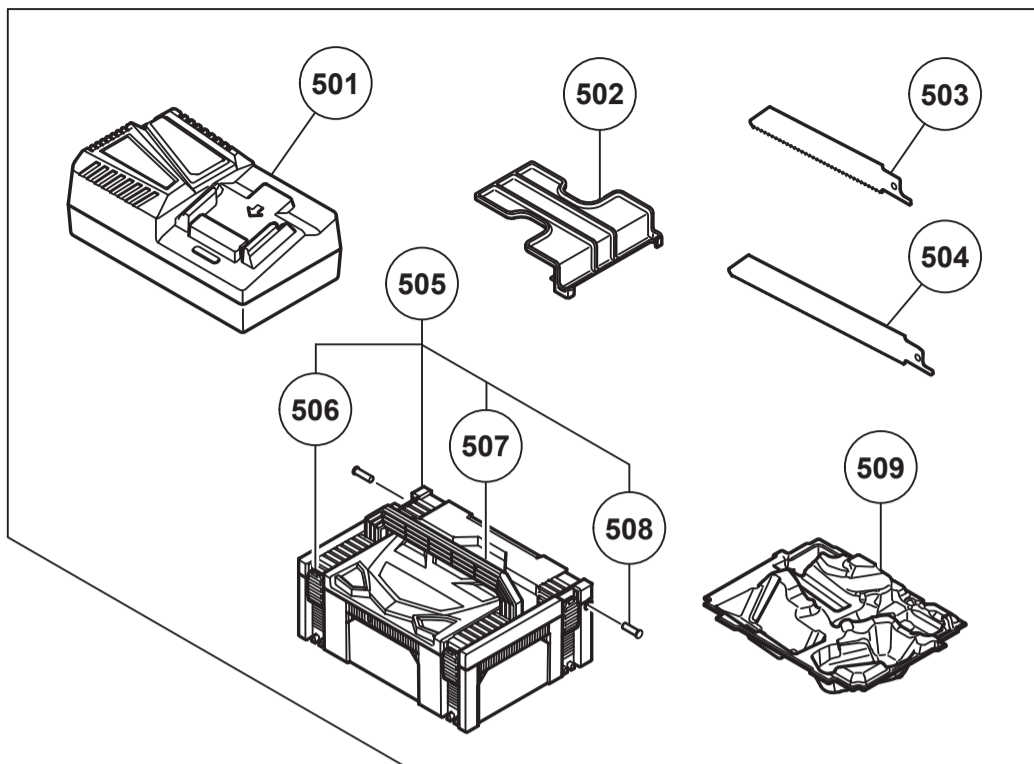

## CORDLESS RECIPROCATING SAW CR18DA

Item No.	Code No.	Description	No. Used	Remarks
1	376379	GEAR BOX	1	INCLUD.16
3		NAME PLATE	1	
4	313687	TAPPING SCREW (W/FLANGE) D3X16 (BLACK)	9	
5	376377	LOCKING KNOB	1	
7	329548	PUSHING BUTTON (A)	1	
*8	375921	SUPPORT (D)	1	FOR EUROPE,GBR,AUS,NZL
*9	376554	INTERNAL WIRE FERRITE SET	1	FOR EUROPE,GBR,AUS,NZL
10	376380	DC-SPEED CONTROL SWITCH	1	
11	328644	PACKING	2	
12A	322709	NUT M4 (BLACK)	2	
13	331399	BATTERY TERMINAL	1	
14	376029	BATTERY BSL 1850C (EUROPE,AUS,NZL)	2	INCLUD.502
*15	376378	HOUSING (A).(B) SET	1	
16	376751	BASE	1	
		STANDARD ACCESSORIES		
501		CHARGER (MODEL UC18YFSL)	1	
502	329897	BATTERY COVER	1	
503	958185	SABER SAW BLADES NO.5 (5 PCS.)	1	
504	318617	SABER SAW BLADES NO.107 150L P.24 (5 PCS)	1	
505	336471	CASE ASS'Y (STACKABLE 2)	1	INCLUD.506-508
506	336472	LATCH	4	
507	336473	HANDLE	1	
508	336474	HINGE	2	
509	376551	INNER TRAY	1	
		OPTIONAL ACCESSORIES		
601	959611	SABER SAW BLADES NO.4 (5 PCS.)	1	
602	318611	SABER SAW BLADES NO.101 150L P.10 (5 PCS)	1	
603	318612	SABER SAW BLADES NO.102 228L P.10 (5 PCS)	1	
604	318613	SABER SAW BLADES NO.103 150L P.14 (5 PCS)	1	
605	318614	SABER SAW BLADES NO.104 228L P.14 (5 PCS)	1	
606	318618	SABER SAW BLADES NO.108 228L P.24 (5 PCS)	1	
607	324818	SABER SAW BLADES NO.109 150L P.18 (5 PCS)	1	
608	324819	SABER SAW BLADES NO.110 228L P.18 (5 PCS)	1	
609	318619	SABER SAW BLADES NO.121 305L P.6 (5 PCS.)	1	
610	318620	SABER SAW BLADES NO.131 305L P.10/14(5PC)	1	
611	318621	SABER SAW BLADES NO.132 203L (5 PCS.)	1	
612	370683	CURVED BLADES NO.141(S)150L P.14(3 PCS.)	1	
613	370684	CURVED BLADES NO.142(S)200L P.14(3 PCS.)	1	
614	370685	CURVED BLADES NO.143(S)250L P.14(3 PCS.)	1	
615	371902	CURVED BLADES NO.158 200L P.8 (3 PCS.)	1	

\* ALTERNATIVE PARTS

MODEL  
CR18DA