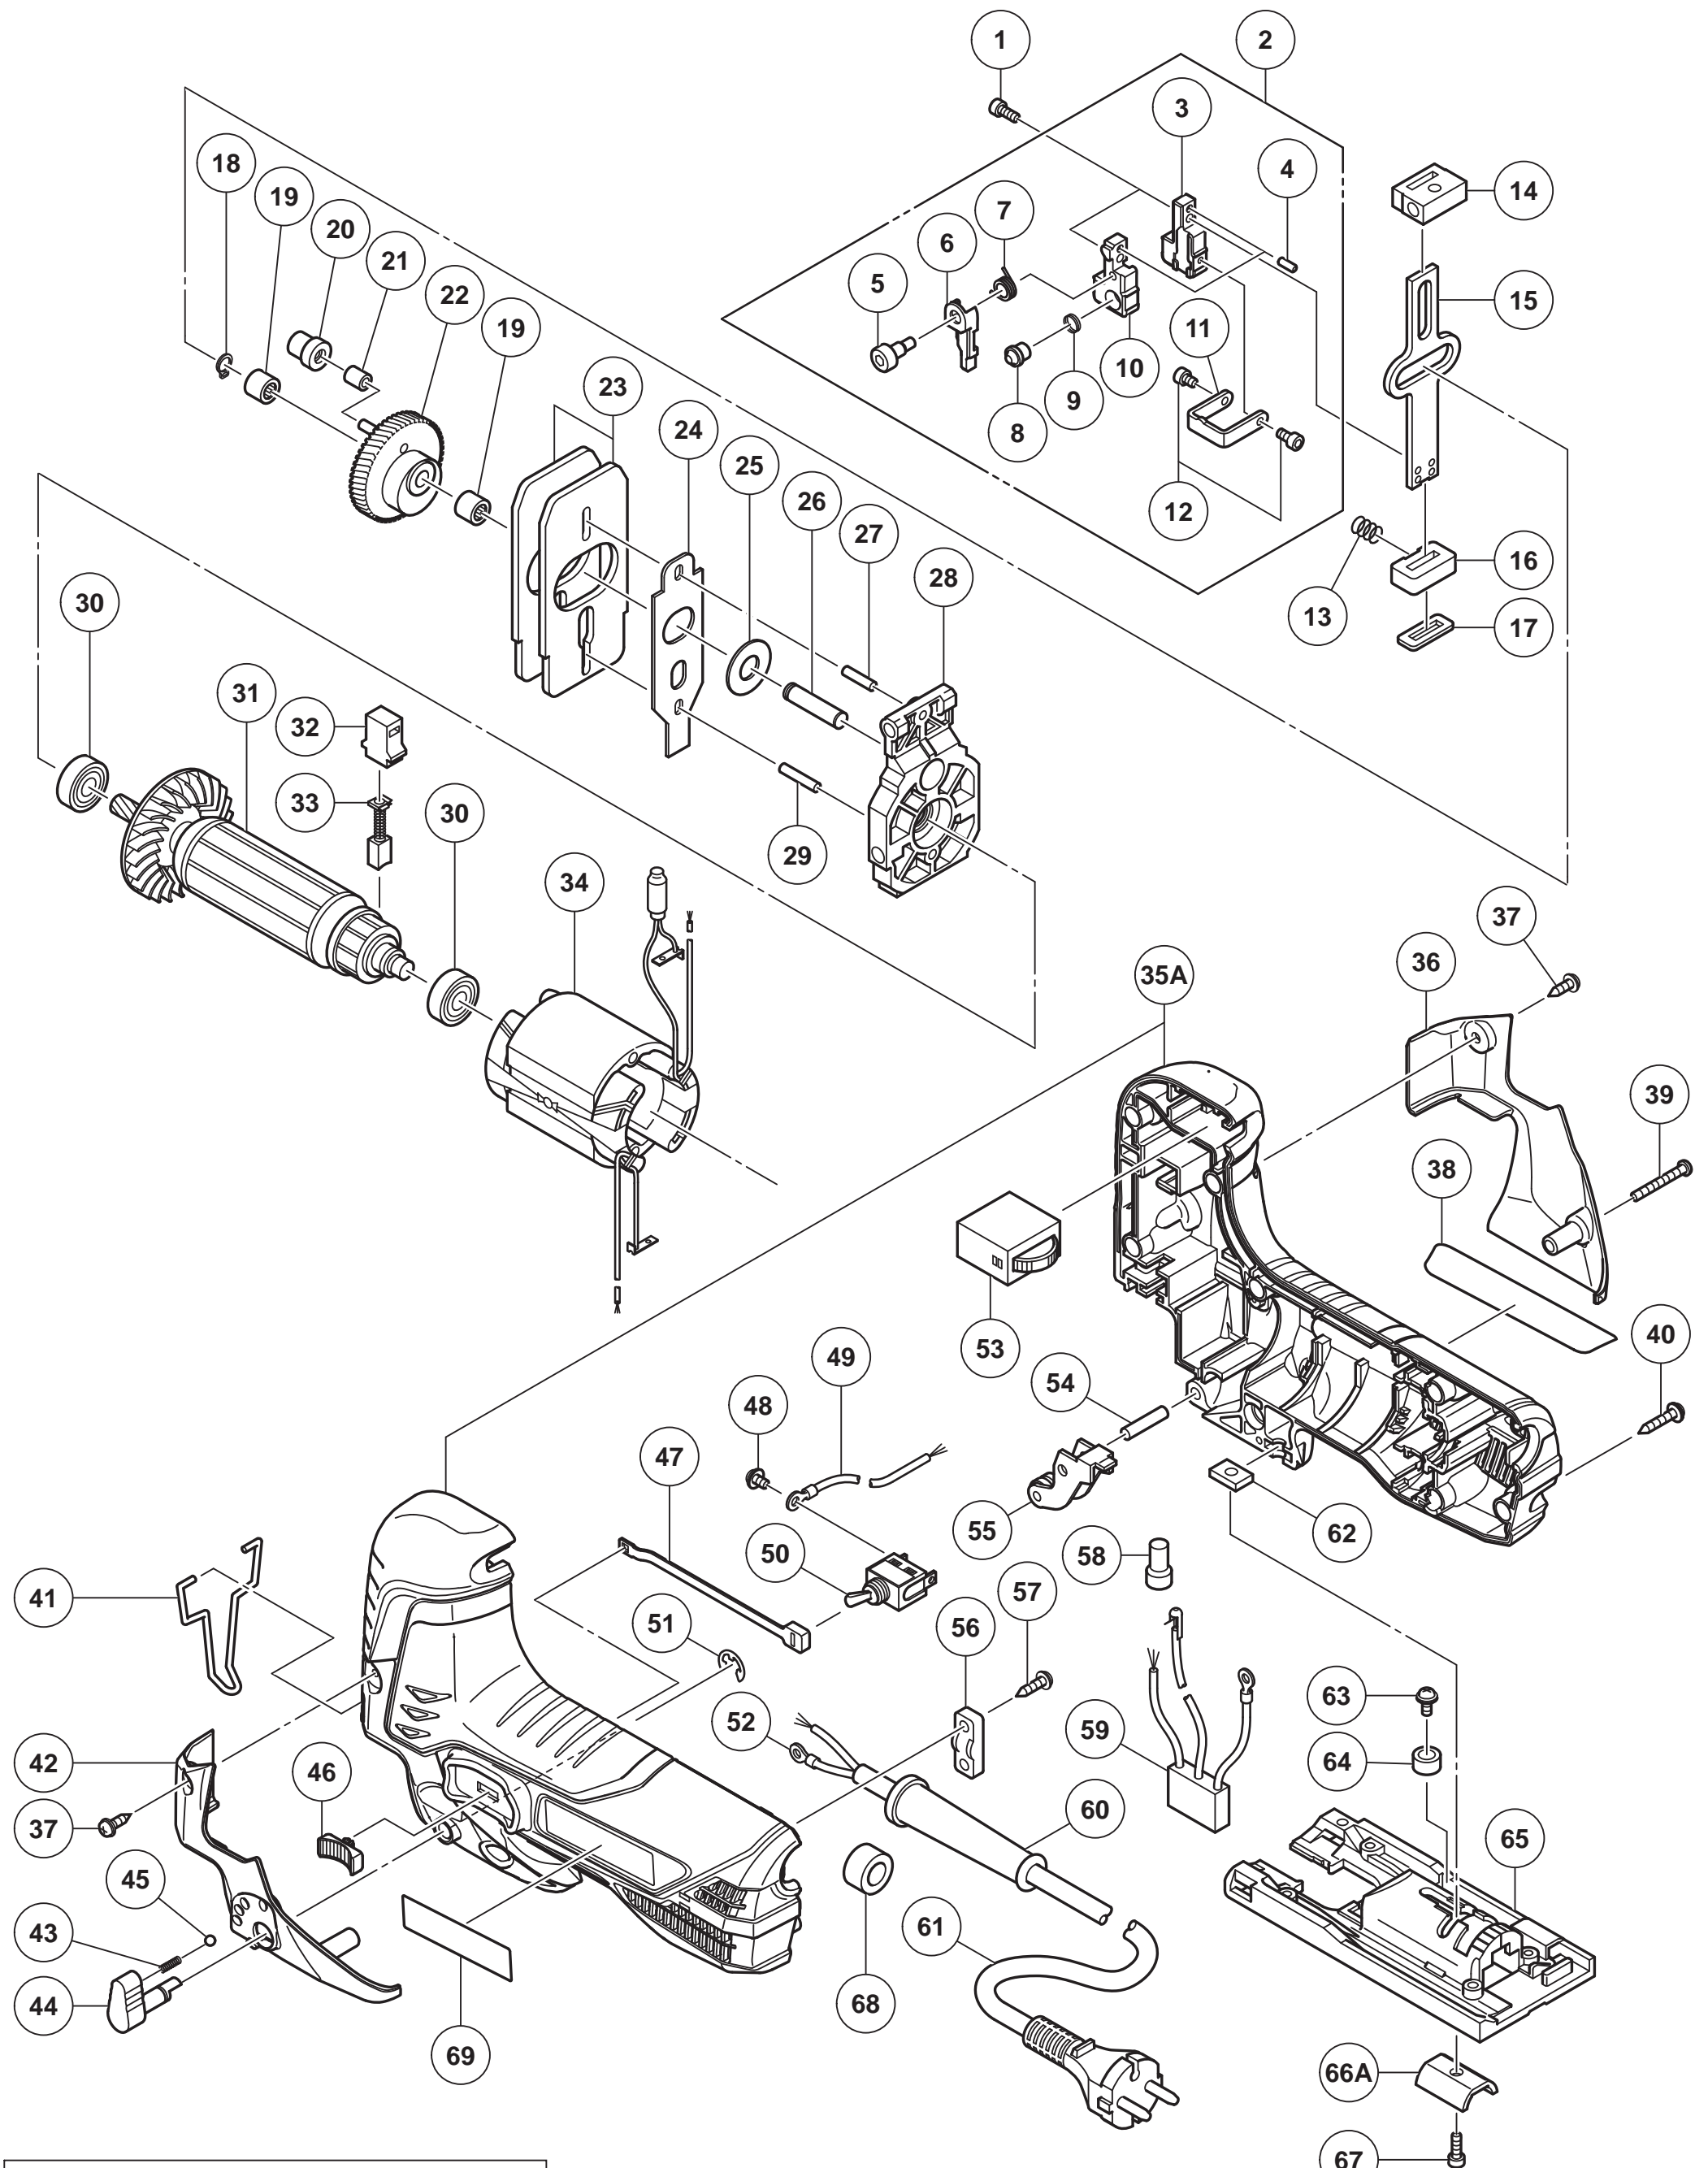

HIKOKI

JIG SAW CJ90VAST

Item No.	Code No.	Description	No. Used	Remarks
1	332446	SEAL LOCK HEX. SOCKET HD. BOLT M3X10	2	
2	332443	BLADE HOLDER ASS'Y	1	INCLUD.3-12
3	332429	BLADE HOLDER (A)	1	
4	332436	PIN D3	2	
5	332434	SPECIAL BOLT M4	1	
6	332432	LEVER (A)	1	
7	332438	SPRING (D)	1	
8	332435	HOLDER PIN (B)	1	
9	332439	SPRING (B)	1	
10	332430	BLADE HOLDER (B)	1	
11	332426	HOLDER PLATE	1	
12	325077	SEAL LOCK HEX. SOCKET HD. BOLT M3X6	2	
13	332437	SPRING	1	
14	332427	PLUNGER HOLDER (A)	1	
15	332422	PLUNGER	1	
16	332428	PLUNGER HOLDER (B)	1	
17	332441	PACKING	1	
18	994251	RETAINING RING FOR D7 SHAFT	1	
19	332983	NEEDLE BEARING	2	
20	332829	CONNECTING PIECE (A)	1	
21	325242	NEEDLE BEARING	1	
22	337759	GEAR	1	
23	332424	BALANCE WEIGHT	2	
24	332423	ORBITAL CAM	1	
25	957540	WASHER (A)	1	
26	332828	SPINDLE	1	
27	998426	NEEDLE ROLLER	1	
28	332444	GEAR HOLDER ASS'Y	1	INCLUD.26,27,29
29	943364	NEEDLE ROLLER D4X20	1	
30	608VVM	BALL BEARING 608VVC2PS2L	2	
31	360893E	ARMATURE 220V-240V	1	
32	955203	BRUSH HOLDER	2	
33	999041	CARBON BRUSH (1 PAIR)	2	
34	340774G	STATOR WIRING 230V	1	
35A	337756	HOUSING (A).(B) SET	1	
36	337758	SIDE COVER (B)	1	
37	325083	TAPPING SCREW (W/FLANGE) D4X12 (BLACK)	2	
38		NAME PLATE	1	
39	332447	MACHINE SCREW M4X30 (BLACK)	1	
40	301653	TAPPING SCREW (W/FLANGE) D4X20 (BLACK)	7	
41	338039	GUARD BAR	1	
42	337757	SIDE COVER (A)	1	
43	982454	SPRING (C)	1	
44	332421	CHANGE KNOB	1	
45	335297	STEEL BALL 5/32 (10 PCS.)	1	
46	321595	SLIDE KNOB	1	
47	321594	SLIDE BAR	1	
48	305499	MACHINE SCREW (W/WASHER) M3.5X6	2	
49	337762	INTERNAL WIRE	1	
50	330698	SNAP SWITCH (W/SCREW)	1	INCLUD.48
51	673489	RETAINING RING (E-TYPE) FOR D5 SHAFT	1	
52	980063	TERMINAL	1	
53	337760	CONTROLLER	1	

* ALTERNATIVE PARTS

MODEL
CJ90VAST