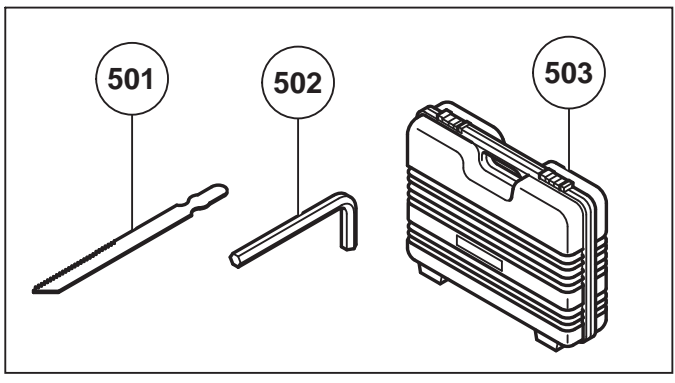

MODEL
CJ90VAST