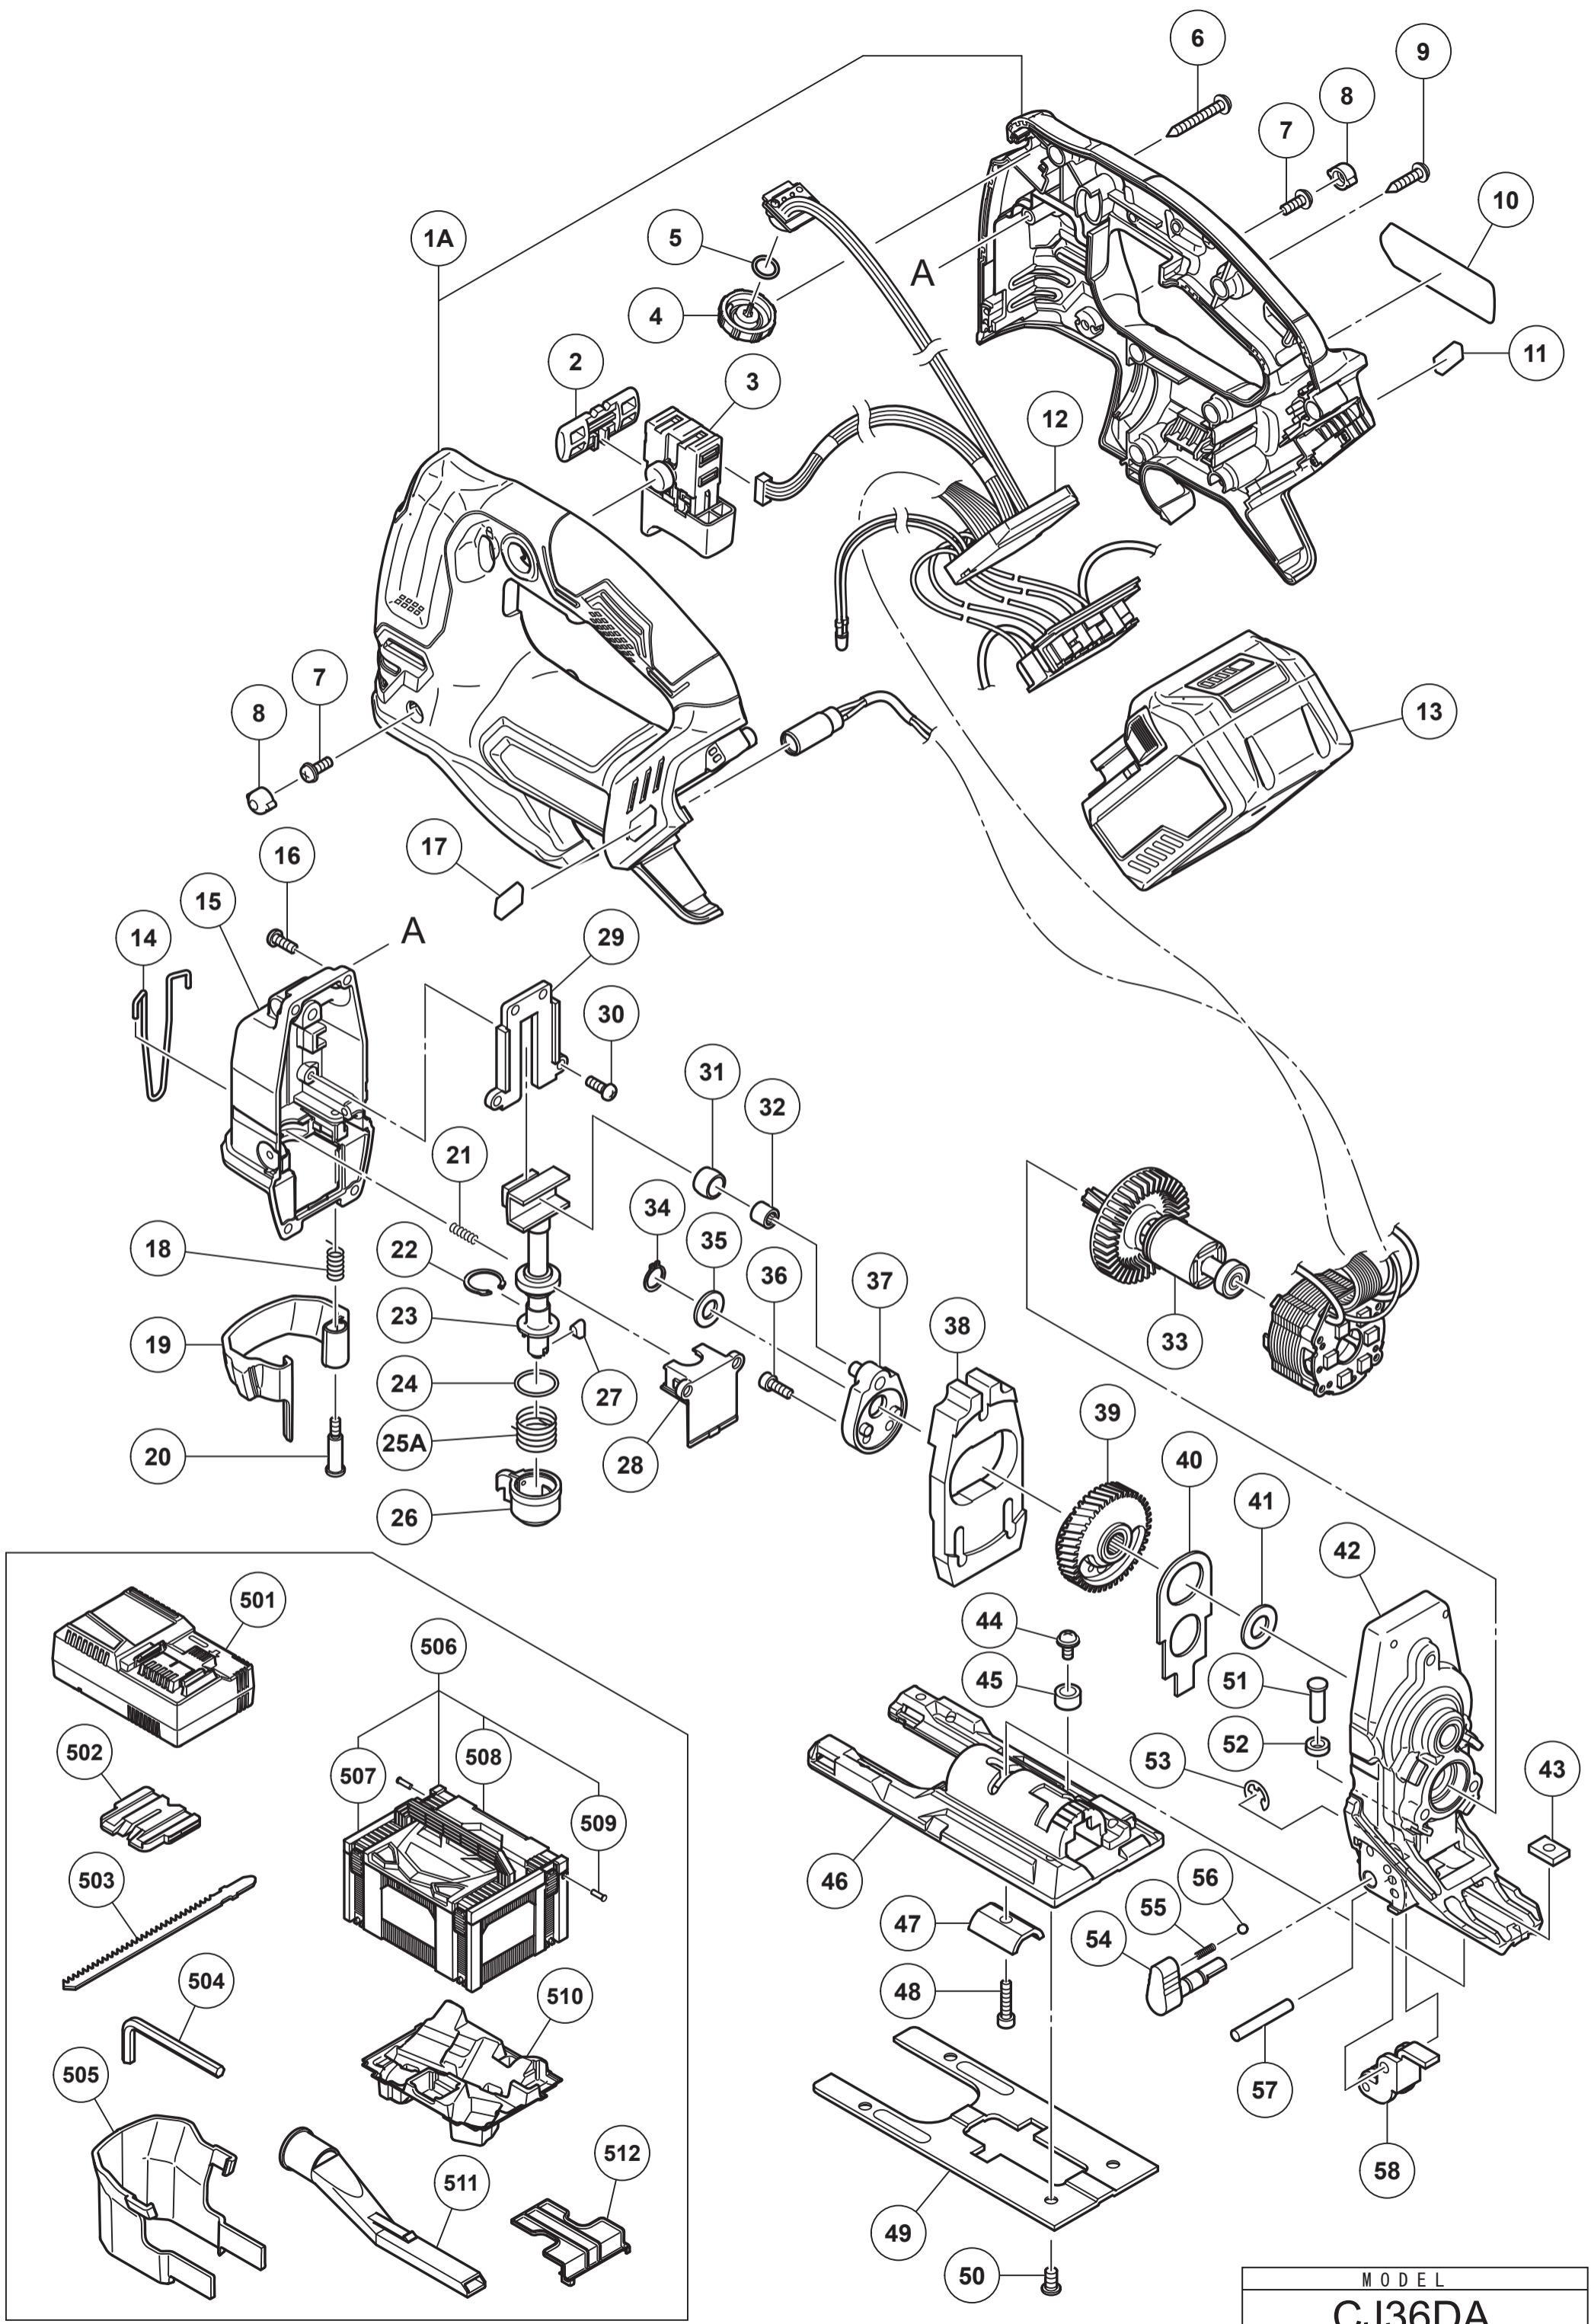

HIKOKI

CORDLESS JIG SAW CJ36DA

Item No.	Code No.	Description	No. Used	Remarks
*1A	377214	HOUSING (A).(B) SET	1	
2	319760	PUSHING BUTTON	1	
3	375863	DC-SPEED CONTROL SWITCH	1	
4	372109	DIAL	1	
5	987105	O-RING (S-10)	1	
6	306664	TAPPING SCREW (W/FLANGE) D4X40 (BLACK)	1	
7	321577	SEAL LOCK SCREW (W/WASHER) M4X10	2	
8	339294	RUBBER COVER	2	
9	301653	TAPPING SCREW (W/FLANGE) D4X20 (BLACK)	7	
10		NAME PLATE	1	
11	373914	MV LABEL (B)	1	
12	341059	STATOR FET PCB	1	
*13	371750	BATTERY BSL 36A18 (EUROPE,AUS,NZL)	2	INCLUD.512
14	339016	GUARD BAR	1	
15	375860	UPPER COVER	1	
16	949217	MACHINE SCREW M4X12 (10 PCS.)	4	
17	373913	MV LABEL (A)	1	
18	339015	LEVER SPRING	1	
19	375856	LEVER	1	
20	339014	LEVER BOLT	1	
21	339001	SPRING	1	
22	339296	RETAINING RING D18	1	
23	339002	PLUNGER (B)	1	
24	311814	O-RING (P-15)	1	
25A	382823	HOLDER SPRING	1	
26	339282	HOLDER COVER	1	
27	339004	HOLDER PIN	1	
28	375853	PLUNGER COVER	1	
29	339009	GUIDE PLATE	1	
30	326573	SEAL LOCK SCREW M4X10	4	
31	339007	CONNECTING PIECE	1	
32	940917	NEEDLE BEARING	1	
33	361125	ROTOR PINION SET	1	
34	940079	RETAINING RING FOR D8 SHAFT	1	
35	963351	WASHER (B)	1	
36	983162	SEAL LOCK HEX. SOCKET HD. BOLT M4X12	2	
37	339285	WEIGHT HOLDER	1	
38	339000	BALANCE WEIGHT	1	
39	375852	GEAR	1	
40	338999	ORBITAL CAM	1	
41	957540	WASHER (A)	1	
42	375870	GEAR COVER	1	
43	332425	PLATE NUT	1	
44	375857	MACHINE SCREW (W/WASHER) M4X5	1	
45	321576	RUBBER BUSHING	1	
46	375854	BASE	1	
47	339663	BASE LOCKER	1	
48	949658	HEX. SOCKET HD. BOLT M5X18 (10 PCS.)	1	
49	375855	BASE PLATE	1	
50	321996	SPECIAL BOLT	4	
51	339019	ORBITAL PIN	1	
52	305740	FELT	1	
53	673489	RETAINING RING (E-TYPE) FOR D5 SHAFT	1	

* ALTERNATIVE PARTS

MODEL
CJ36DA