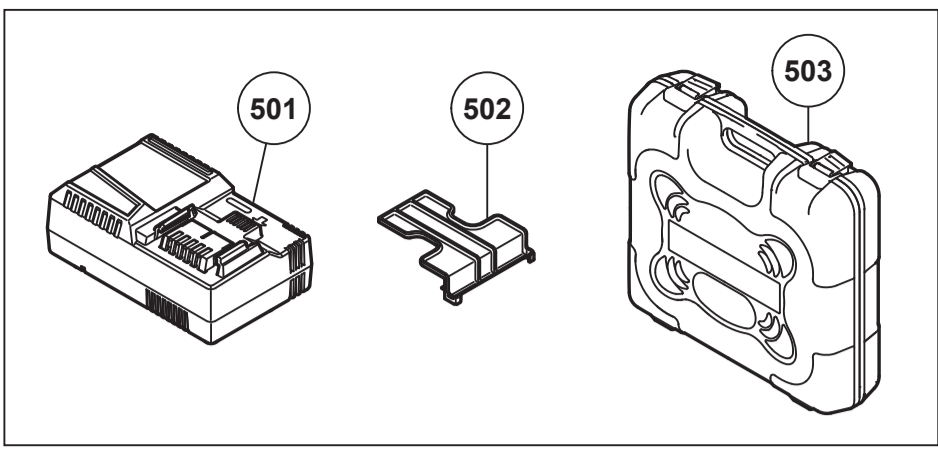

HIKOKI

CORDLESS BAND SAW

Item No.	Code No.	Description	No. Used	Remarks
89	376244	THIRD PINION ASS'Y	1	INCLUD.90
90	608VVM	BALL BEARING 608VVC2PS2L	1	
91	322690	BLADE PULLEY ASS'Y	1	INCLUD.92
92	319150	NEEDLE BEARING	2	
93	995096	MACHINE SCREW (W/WASHERS) M5X20 (BLACK)	4	
94	322686	NUT	1	
95	327870	O-RING (A)	1	
96	325379	ARM	1	
97	977116	ARM SHAFT	1	
98	376246	SPINDLE ASS'Y	1	INCLUD.99
99	319150	NEEDLE BEARING	2	
100	376245	PULLEY SHAFT (A)	1	
101	977117	COVER SCREW (A)	2	
102	973040	THRUST WASHER	2	
103	949755	HEX. SOCKET HD. BOLT M6X16 (10 PCS.)	1	
104	322689	PULLEY SHAFT (B)	1	
105	949426	WASHER M8 (10 PCS.)	2	
*106	376258	TENSION SPRING	1	
*106	376257	TENSION SPRING	1	FOR TPE
107	949531	SPLIT PIN D2X12 (10 PCS.)	1	
108	322687	CAM SHAFT (A)	1	
109	370099	REVERSING SWITCH	1	FOR TPE
110	376267	SWITCH LABEL	1	FOR TPE
111	325380	PROTECTIVE COVER (B)	1	FOR TPE
*111	378932	PROTECTIVE COVER (B)	1	FOR EUROPE
112	376259	PROTECTIVE COVER (A)	1	FOR TPE
*112	378933	PROTECTIVE COVER (A)	1	FOR EUROPE
113	977136	SPECIAL NUT M20	2	FOR TPE
114	973699	WING BOLT M4X8 (BLACK)	1	FOR TPE
115	325511	PROTECTIVE COVER (S)	1	FOR TPE
116	336199	PROTECTIVE COVER SET	1	INCLUD.114,115 FOR TPE
117	950094	HEX. SOCKET SET SCREW M6X20	1	
118	935196	MACHINE SCREW (W/WASHERS) M4X12 (BLACK)	2	FOR EUROPE
119	378936	PLATE (A)	1	FOR EUROPE
120	973313	NYLON CLIP	1	FOR EUROPE
121	944458	HEX. BAR WRENCH 4MM	1	FOR EUROPE
122	378934	HOLDER PLATE (A)	2	FOR EUROPE
123	371814	SLOTTED HD. SCREW (SEAL LOCK) M4	4	FOR EUROPE
124	378935	COLLAR (A)	2	FOR EUROPE
125	303252	NYLOCK HEX. SOCKET SET SCREW M8X8	4	FOR EUROPE
		STANDARD ACCESSORIES		
501		CHARGER (MODEL UC 18YSL3)	1	
501		CHARGER	1	
				FOR TPE
502	329897	BATTERY COVER	1	
*503	376268	CASE	1	
*503	376490	CASE	1	FOR TPE
		OPTIONAL ACCESSORIES		
601	372120	BATTERY BSL 36B18 (EUROPE,AUS,NZL)	1	INCLUD.602 FOR EUROPE
602	329897	BATTERY COVER	1	FOR EUROPE
603		CHARGER (MODEL UC 18YSL3)	1	
				FOR EUROPE

* ALTERNATIVE PARTS

FOR USA,CAN