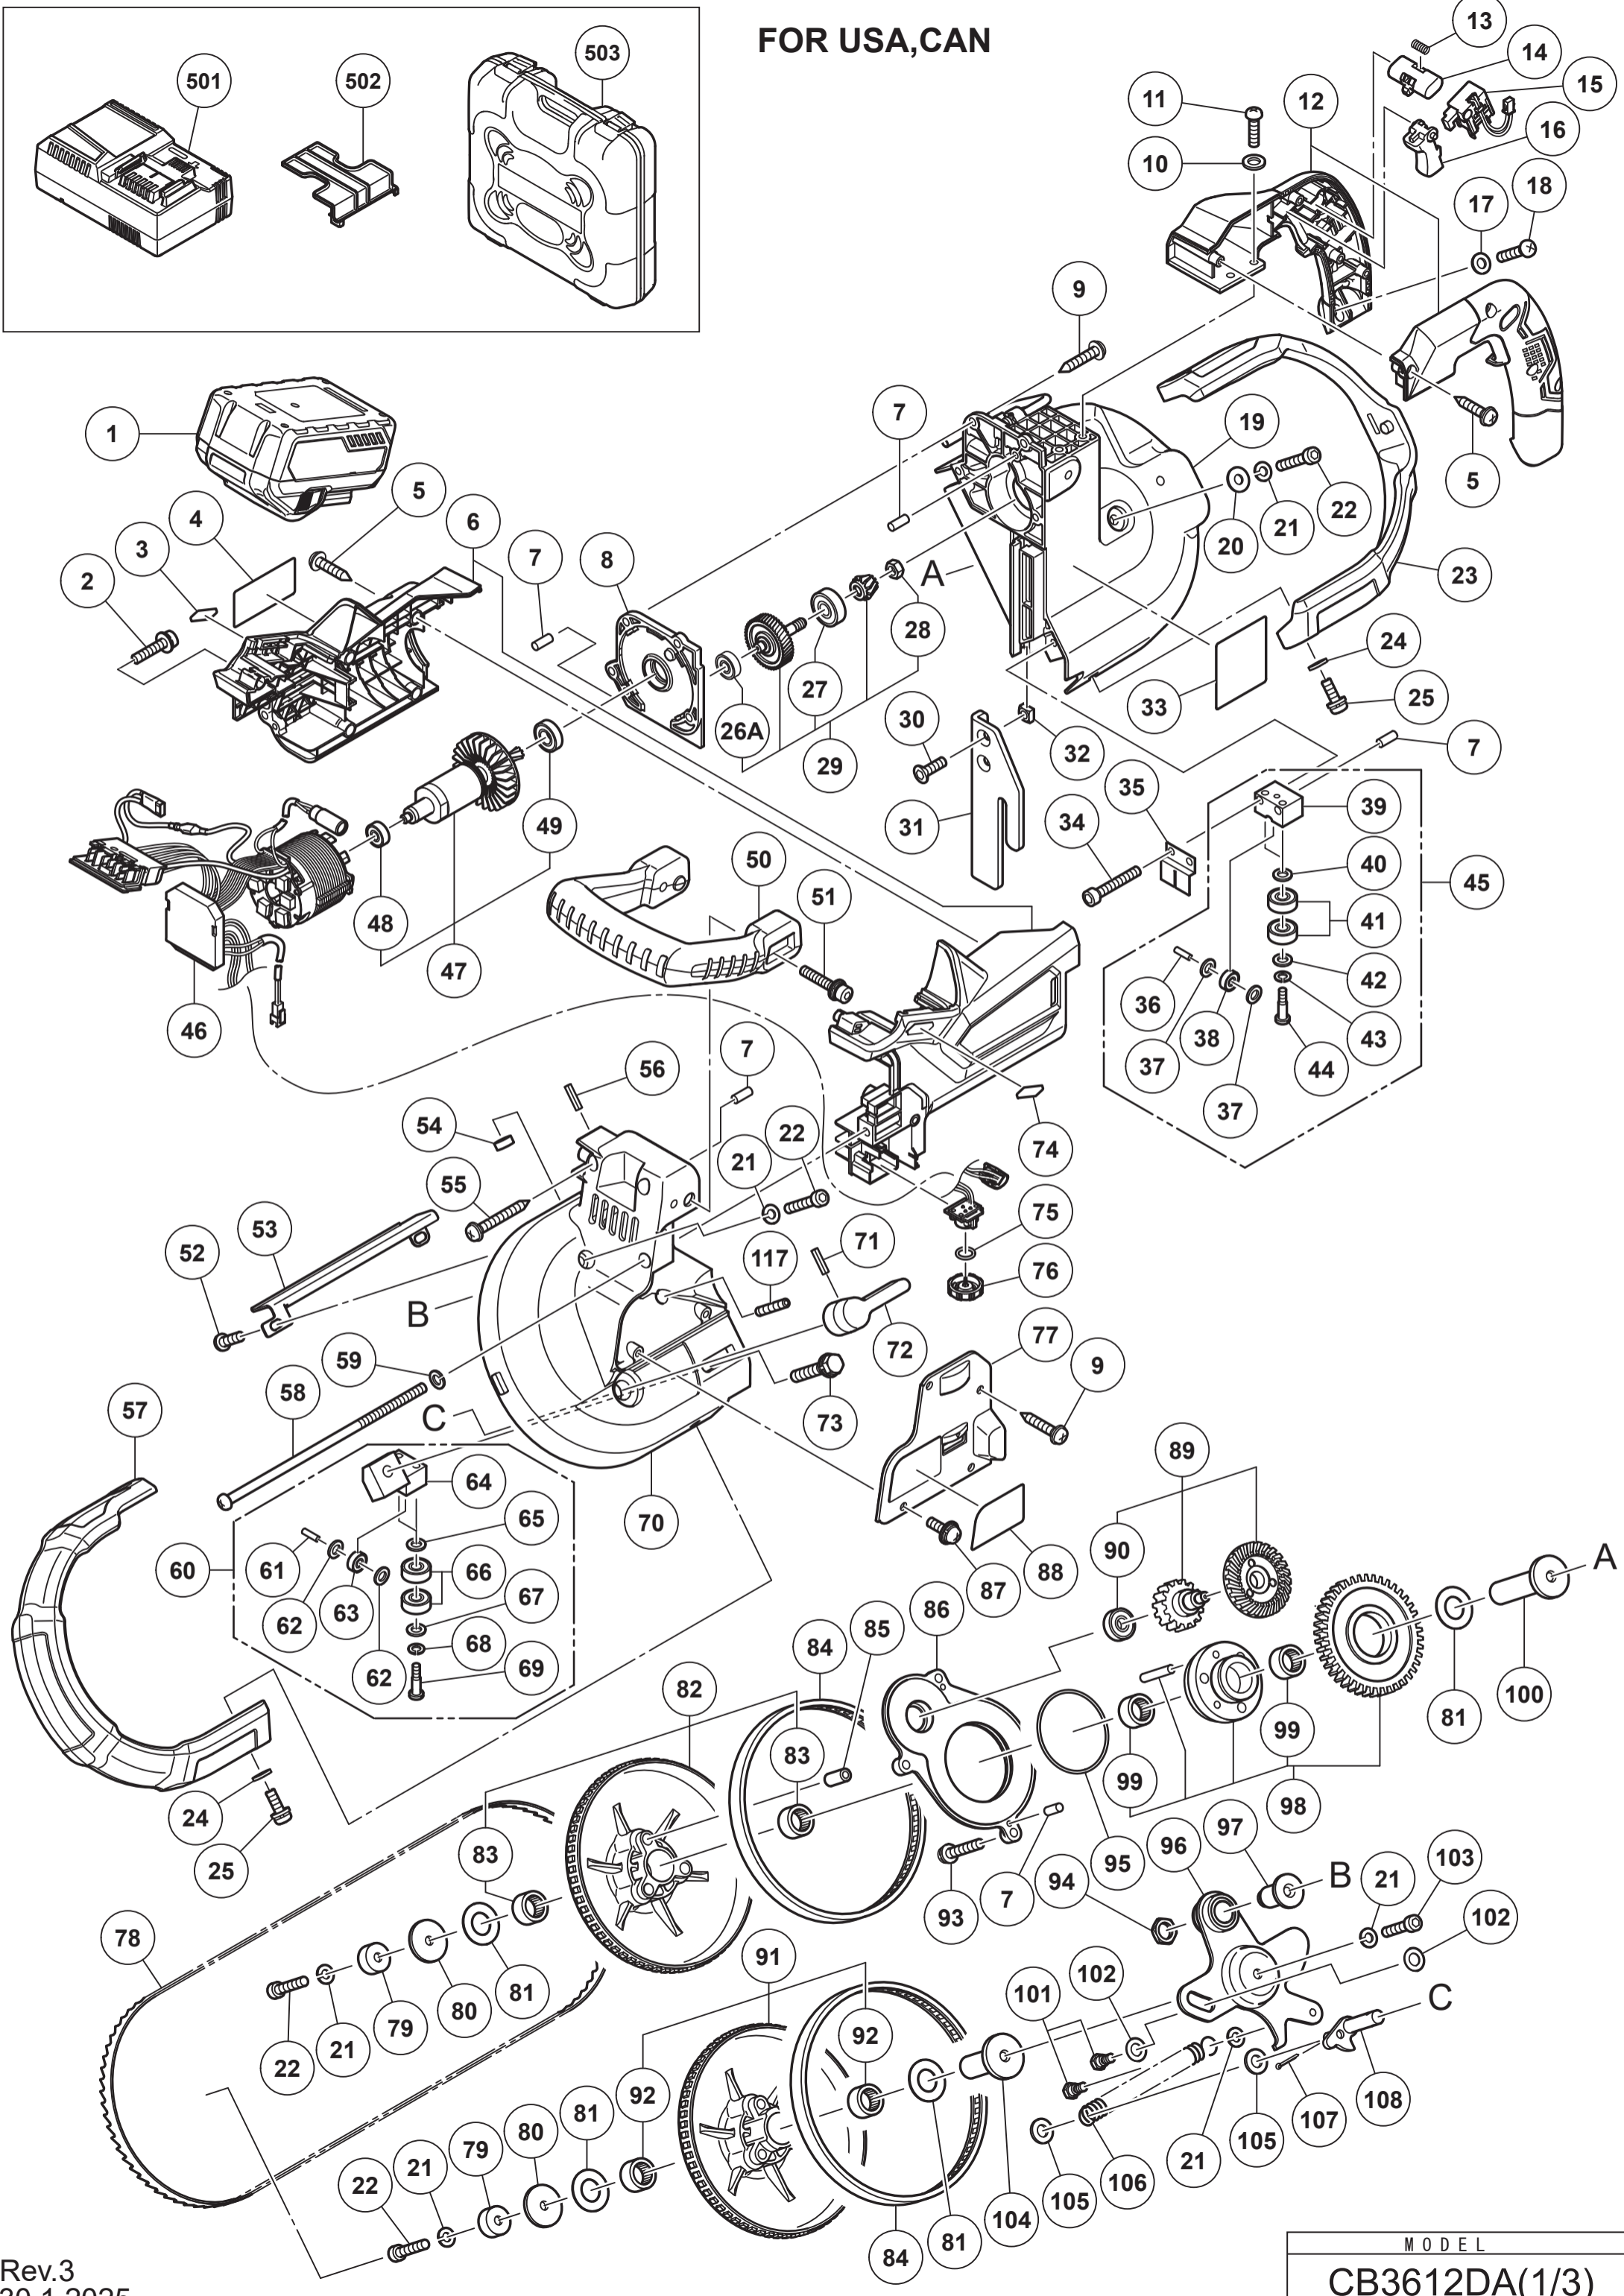

HIKOKI

CORDLESS BAND SAW

Item No.	Code No.	Description	No. Used	Remarks
89	376244	THIRD PINION ASS'Y	1	INCLUD.90
90	608VVM	BALL BEARING 608VVC2PS2L	1	
91	322690	BLADE PULLEY ASS'Y	1	INCLUD.92
92	319150	NEEDLE BEARING	2	
93	995096	MACHINE SCREW (W/WASHERS) M5X20 (BLACK)	4	
94	322686	NUT	1	
95	327870	O-RING (A)	1	
96	325379	ARM	1	
97	977116	ARM SHAFT	1	
98	376246	SPINDLE ASS'Y	1	INCLUD.99
99	319150	NEEDLE BEARING	2	
100	376245	PULLEY SHAFT (A)	1	
101	977117	COVER SCREW (A)	2	
102	973040	THRUST WASHER	2	
103	949755	HEX. SOCKET HD. BOLT M6X16 (10 PCS.)	1	
104	322689	PULLEY SHAFT (B)	1	
105	949426	WASHER M8 (10 PCS.)	2	
*106	376258	TENSION SPRING	1	
*106	376257	TENSION SPRING	1	FOR TPE
107	949531	SPLIT PIN D2X12 (10 PCS.)	1	
108	322687	CAM SHAFT (A)	1	
109	370099	REVERSING SWITCH	1	FOR TPE
110	376267	SWITCH LABEL	1	FOR TPE
111	325380	PROTECTIVE COVER (B)	1	FOR TPE
*111	378932	PROTECTIVE COVER (B)	1	FOR EUROPE
112	376259	PROTECTIVE COVER (A)	1	FOR TPE
*112	378933	PROTECTIVE COVER (A)	1	FOR EUROPE
113	977136	SPECIAL NUT M20	2	FOR TPE
114	973699	WING BOLT M4X8 (BLACK)	1	FOR TPE
115	325511	PROTECTIVE COVER (S)	1	FOR TPE
116	336199	PROTECTIVE COVER SET	1	INCLUD.114,115 FOR TPE
117	950094	HEX. SOCKET SET SCREW M6X20	1	
118	935196	MACHINE SCREW (W/WASHERS) M4X12 (BLACK)	2	FOR EUROPE
119	378936	PLATE (A)	1	FOR EUROPE
120	973313	NYLON CLIP	1	FOR EUROPE
121	944458	HEX. BAR WRENCH 4MM	1	FOR EUROPE
122	378934	HOLDER PLATE (A)	2	FOR EUROPE
123	371814	SLOTTED HD. SCREW (SEAL LOCK) M4	4	FOR EUROPE
124	378935	COLLAR (A)	2	FOR EUROPE
125	303252	NYLOCK HEX. SOCKET SET SCREW M8X8	4	FOR EUROPE
		STANDARD ACCESSORIES		
501		CHARGER (MODEL UC 18YSL3)	1	
501		CHARGER	1	
				FOR TPE
502	329897	BATTERY COVER	1	
*503	376268	CASE	1	
*503	376490	CASE	1	FOR TPE
		OPTIONAL ACCESSORIES		
601	372120	BATTERY BSL 36B18 (EUROPE,AUS,NZL)	1	INCLUD.602 FOR EUROPE
602	329897	BATTERY COVER	1	FOR EUROPE
603		CHARGER (MODEL UC 18YSL3)	1	
				FOR EUROPE

* ALTERNATIVE PARTS

FOR USA,CAN