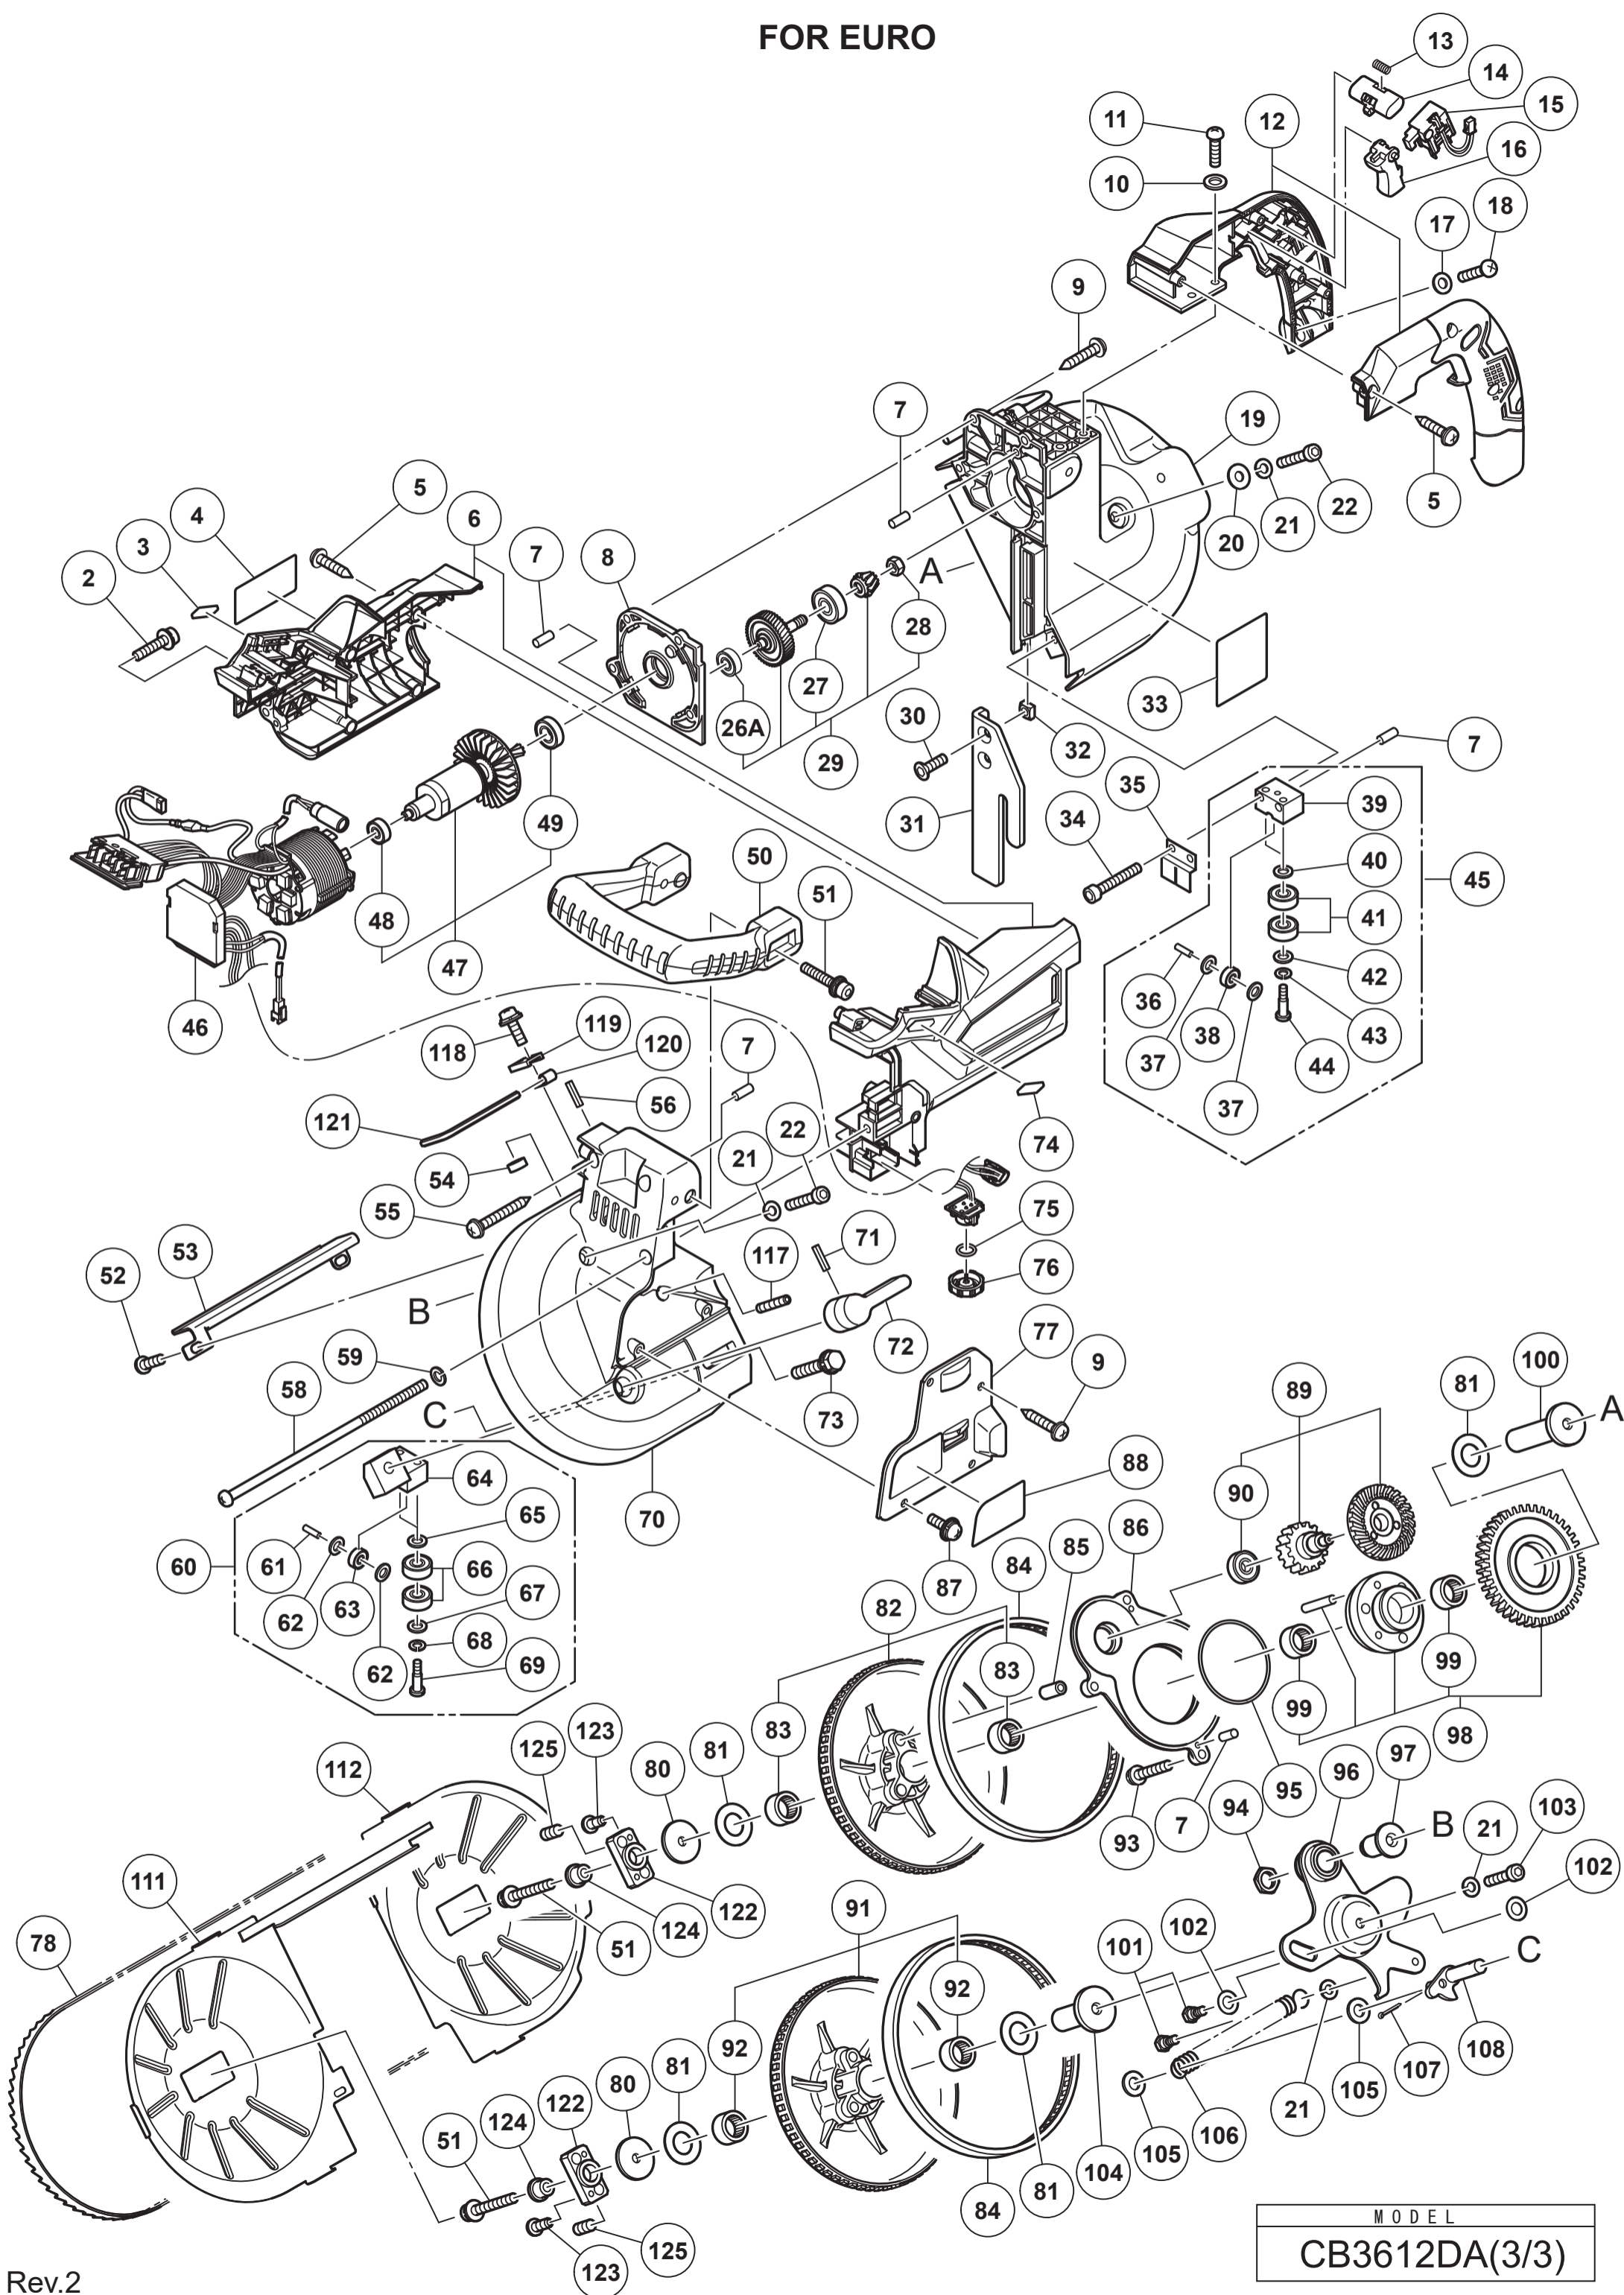

FOR EURO

MODEL
CB3612DA(3/3)