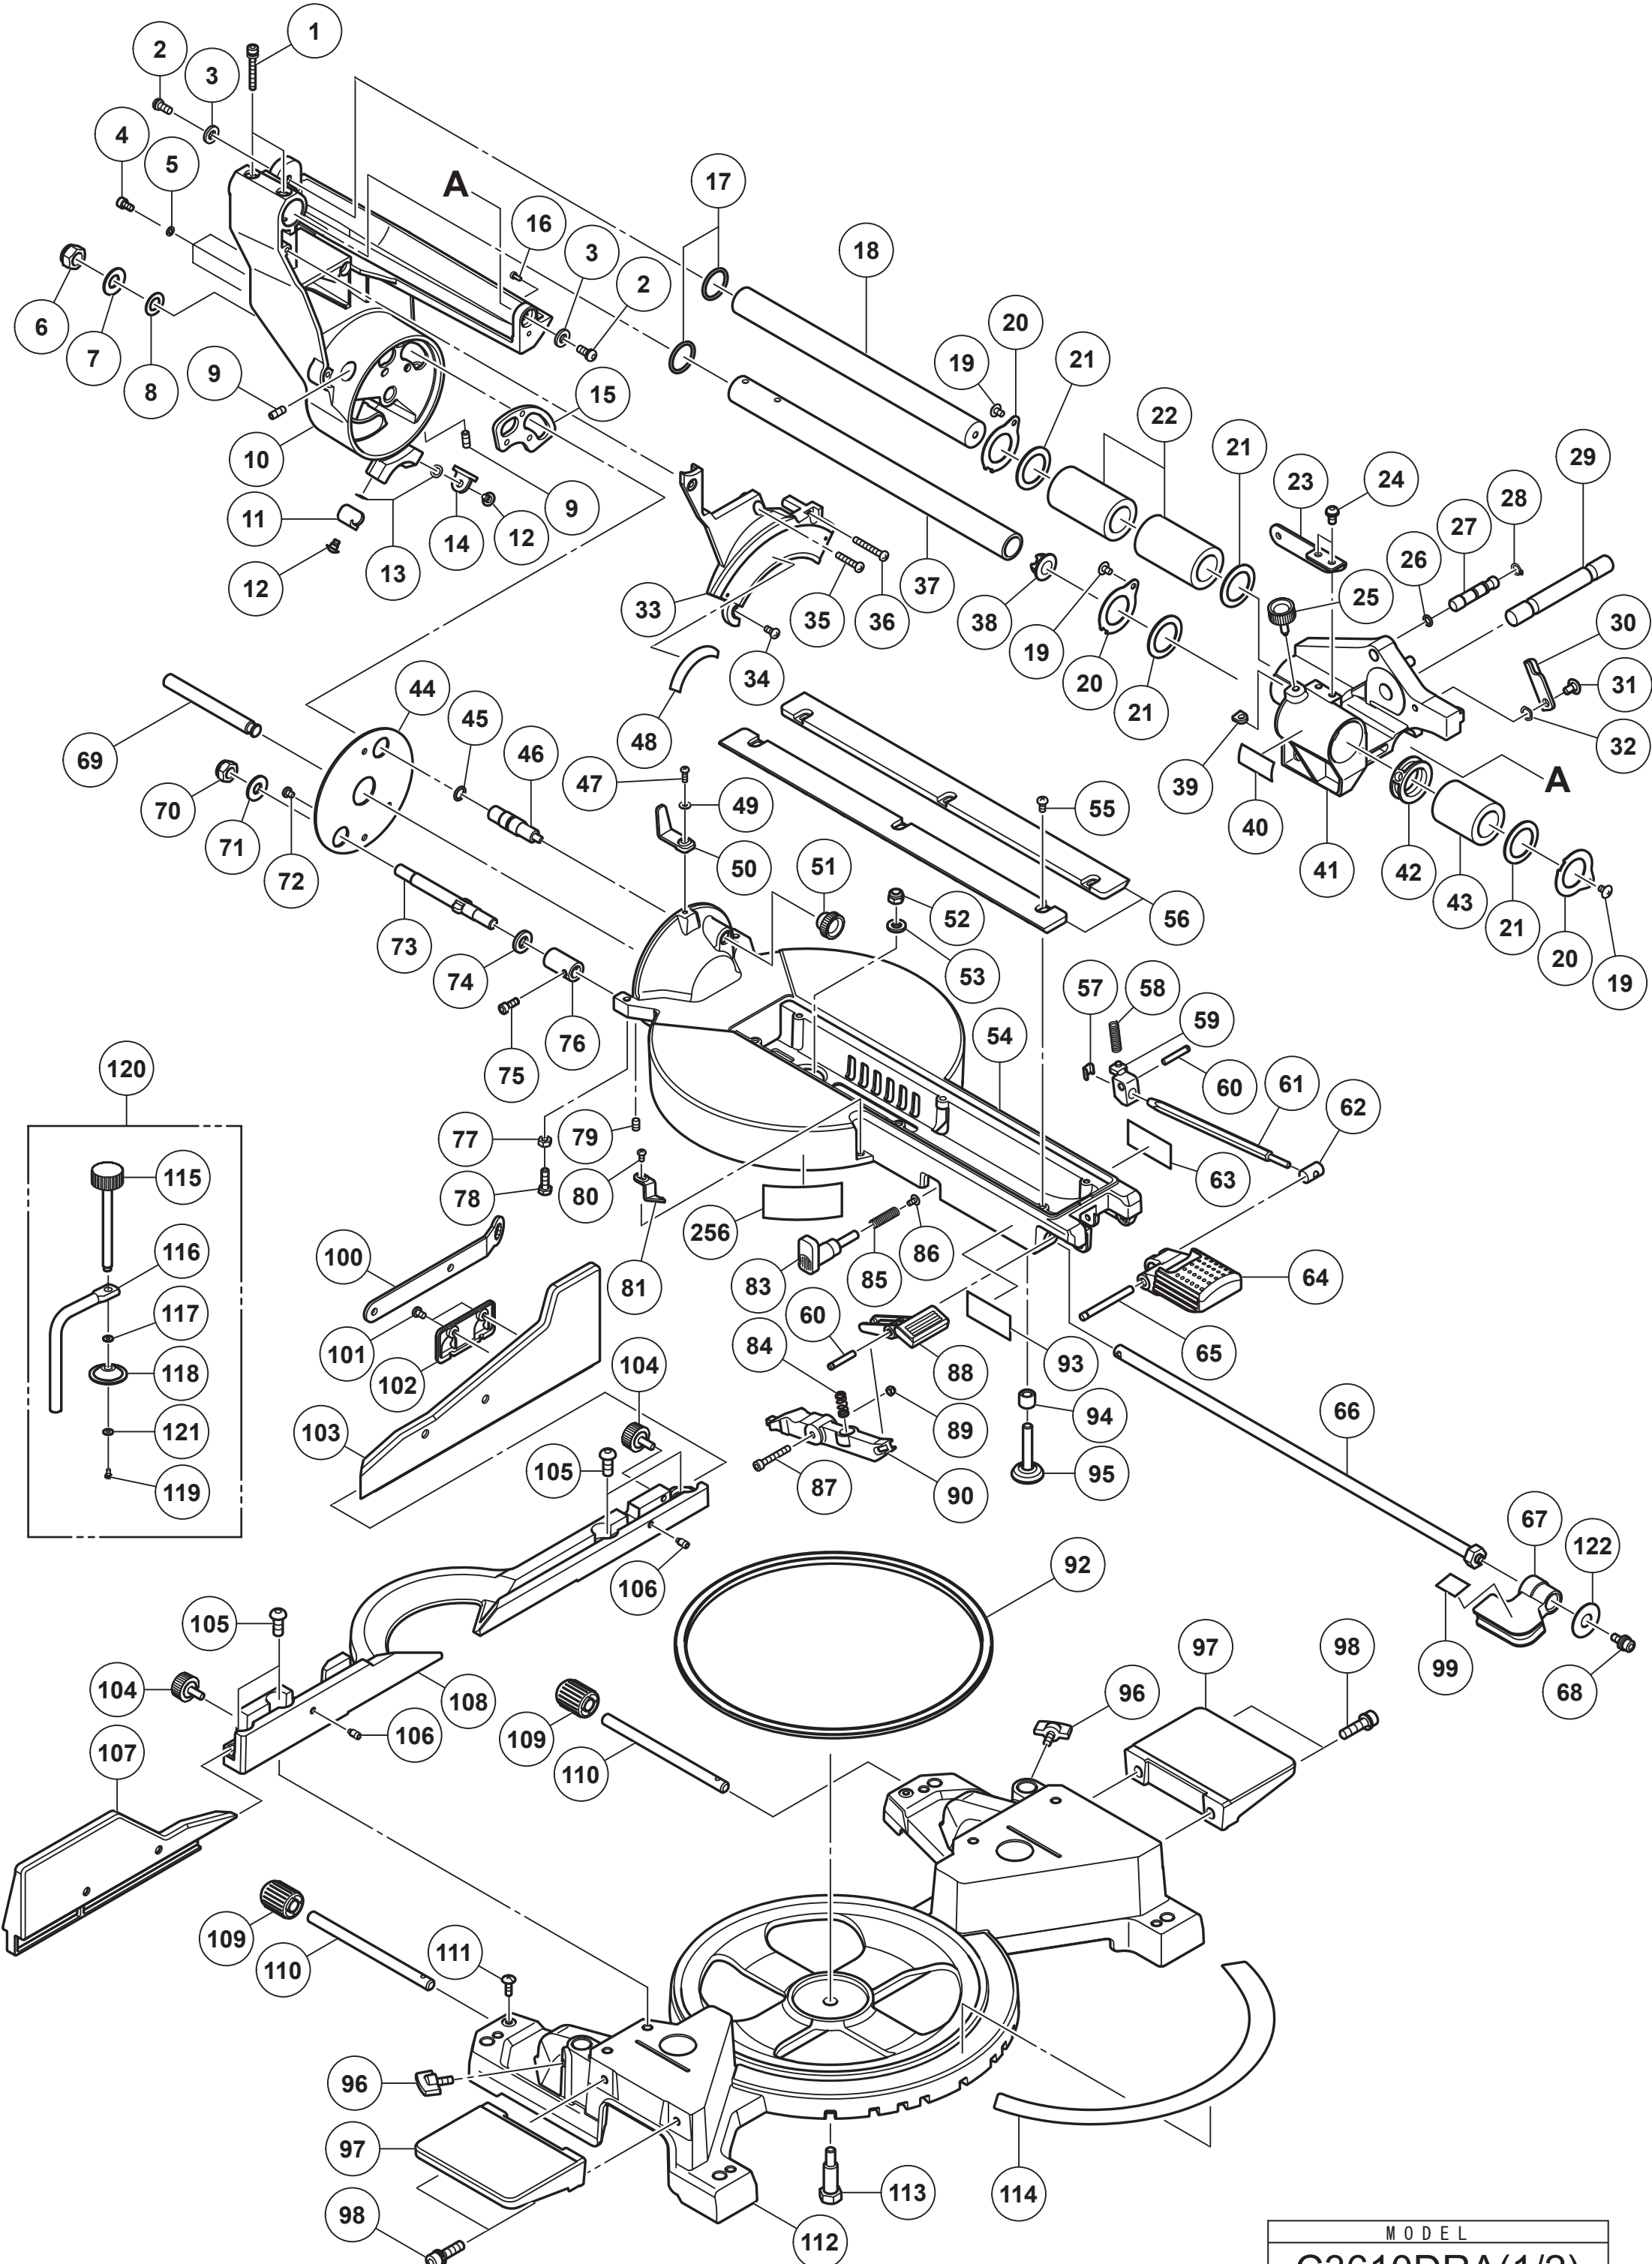

HIKOKI

CORDLESS MITER SAW C3610DRA

Item No.	Code No.	Description	No. Used	Remarks
232	372565	CAUTION LABEL	1	
233	373690	ARM	1	
234	372627	WARNING LABEL	1	
235		LED LABEL	1	
237	372545	CR. RE. PAN HD. TAPPING SCREW D4X25	1	
238	372526	LASER COVER	1	
239	373674	CR. RE. COUNT HD. SCREW M3X6	2	
240	373676	FLAT WASHER	2	
241	373673	PLUNGER HOUSING	1	
242	373672	LASER PLUNGER HOUSING	1	
243	372527	COVERLASER COVER	1	
244	372626	LASER STICKER	1	
245	372541	CR. RE. COUNT HD. SCREW M4X8	4	
246	372544	CR. RE. PAN HD. TAPPING SCREW D4X16	1	
247	372522	INSERT	1	
248	373670	LASER SET	1	
249	373671	PIVOT-SUPPORT	1	
250	373679	BUTTON	2	
251	373669	PIN	2	
252	372621	LASER ASS'Y	1	
253	373663	CR. RE. PAN HD. TAPPING SCREW D4X12	2	
254	373693	SUPPORT SEAT	1	
255	373692	RUBBER SLEEVE	1	
256	373908	WARNING LABEL (A) (62841)	1	
*258		LABEL (HIKOKI) (EUROPE)	1	
259	373911	WARNING LABEL	1	
*260	373415	TCT SAW BLADE 255MM-D30 HOLE-NT40	1	
*262	372120	BATTERY BSL 36B18 (EUROPE,AUS,NZL)	1	
*264	373923	BRACING PLATE (HIKOKI)	1	
*265	373963	COLLAR (OD30)	1	
		STANDARD ACCESSORIES		
503	329897	BATTERY COVER	1	
*504	373912	DUST BAG	1	
*505		BATTERY CHARGER (230V EUROPE PLUG)	1	
508	374294	ELBOW	1	

* ALTERNATIVE PARTS

MODEL
C3610DRA(1/2)