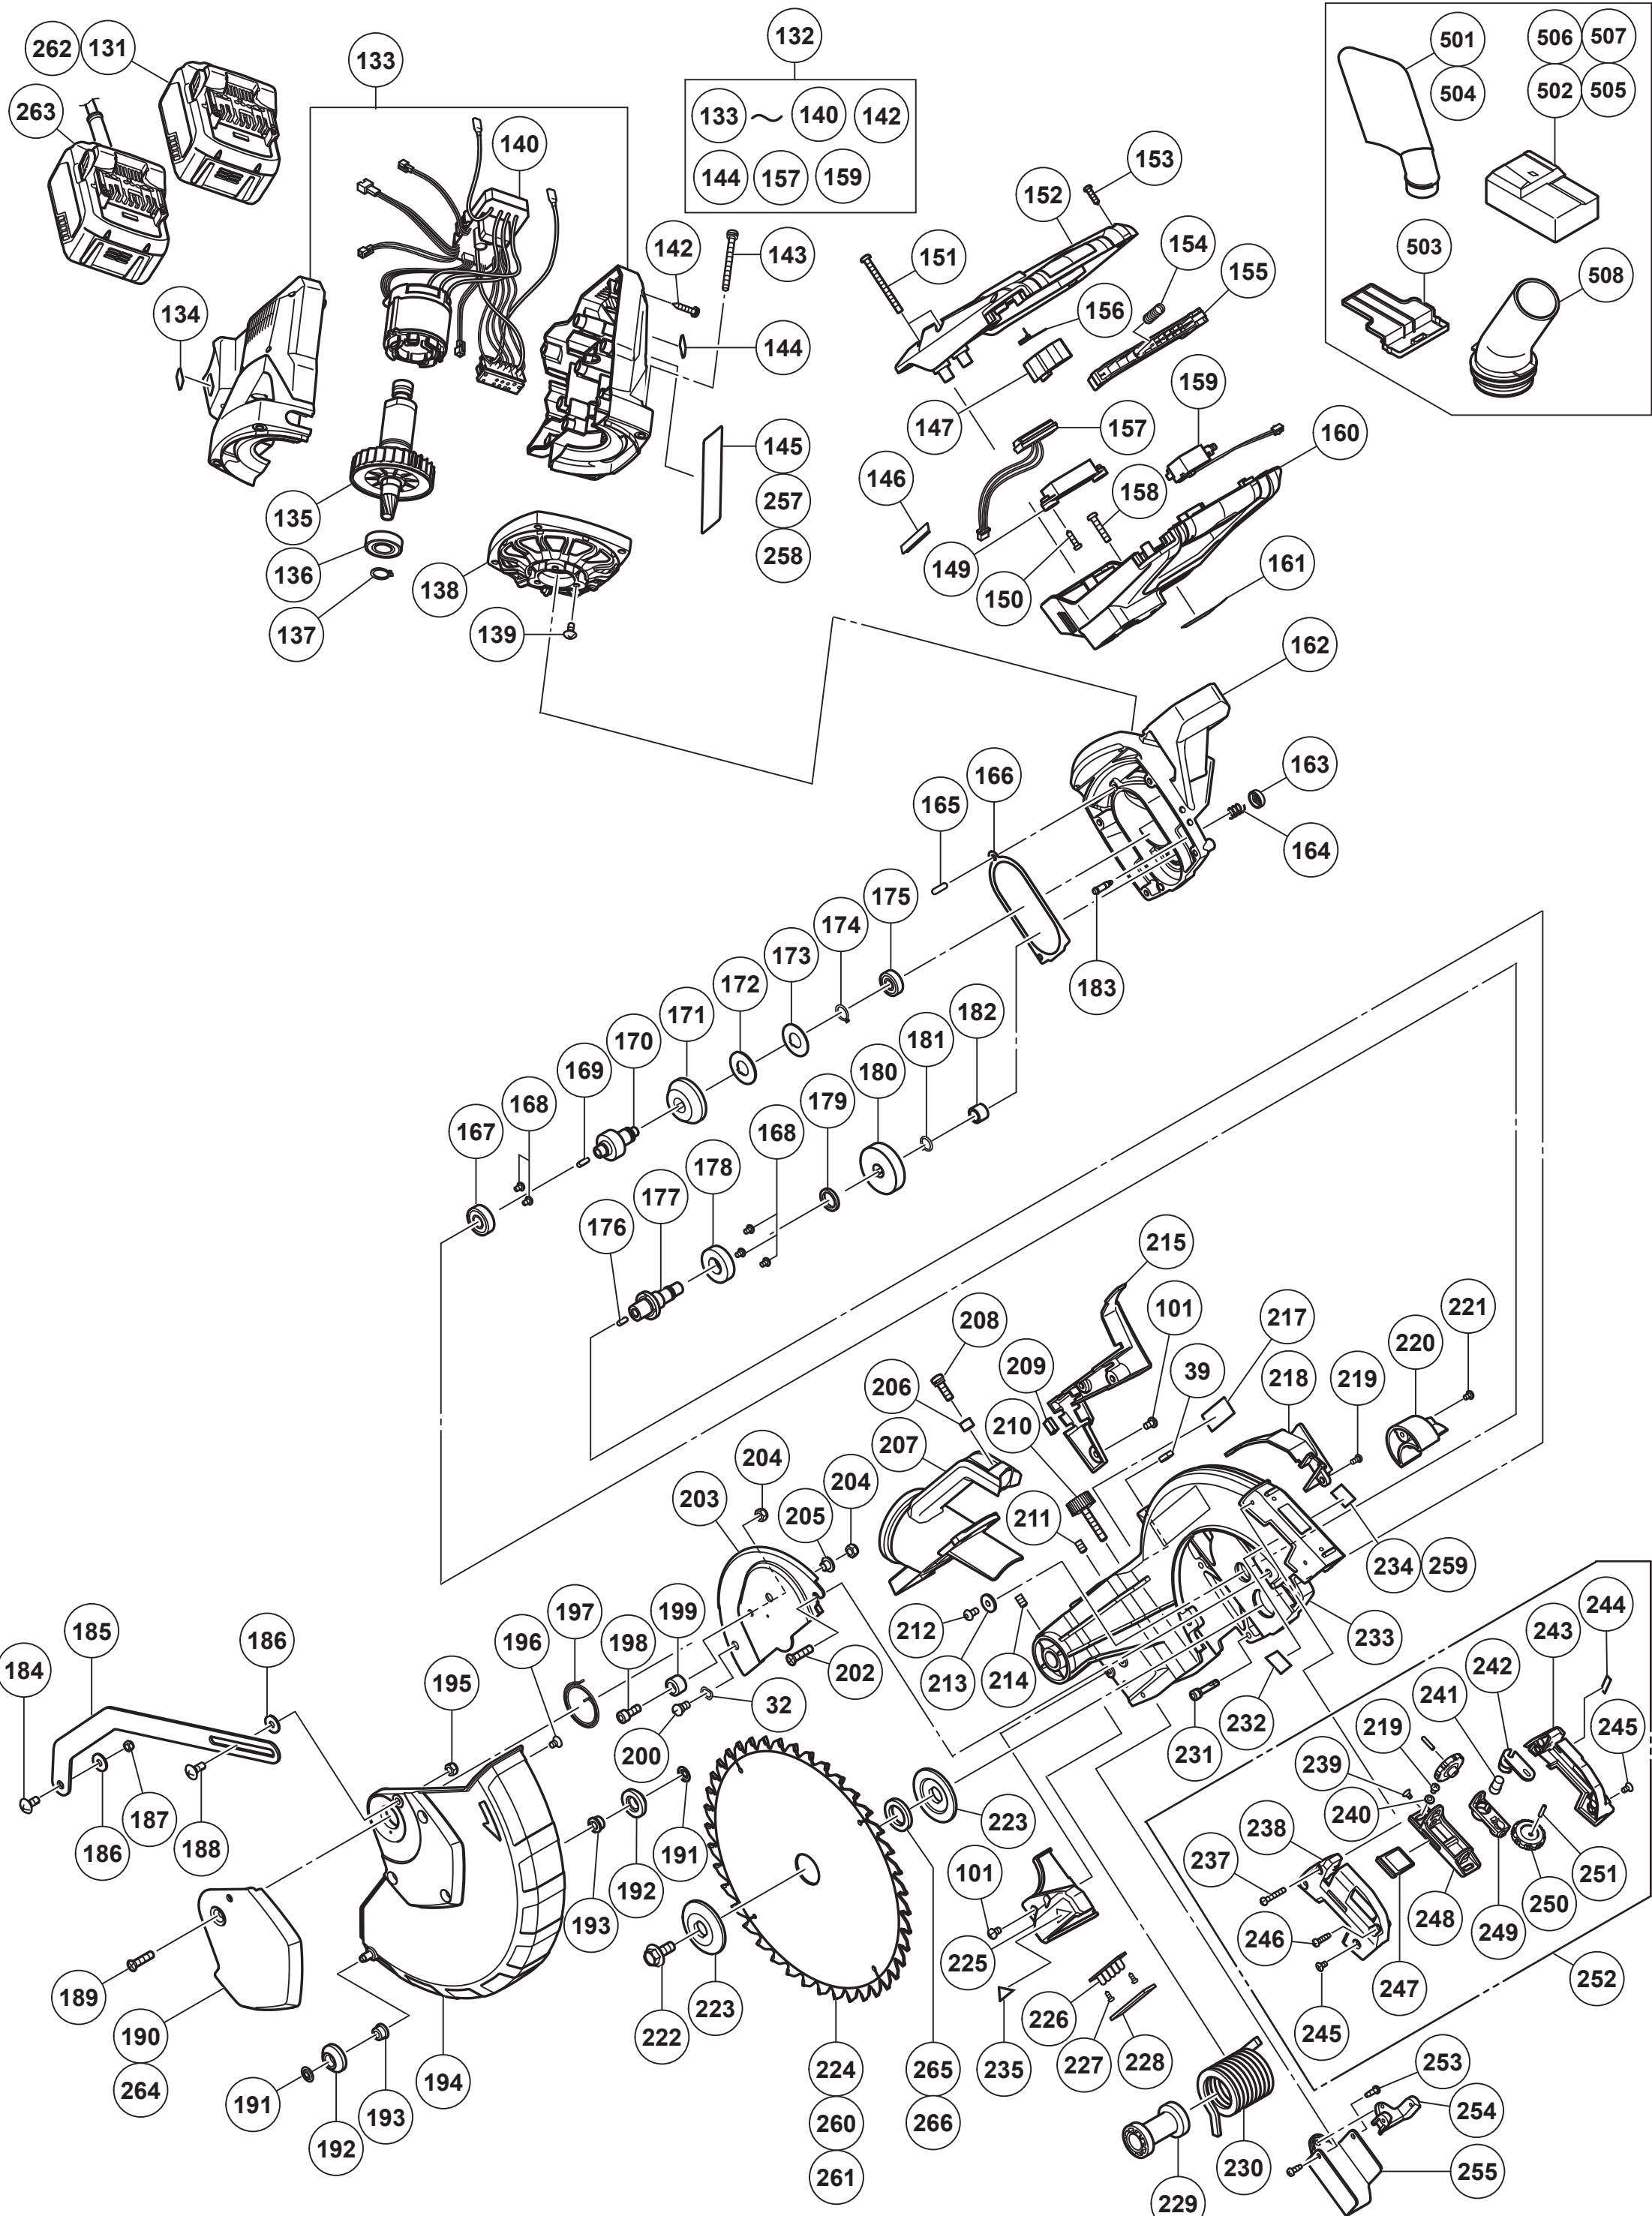

MODEL
C3610DRA(2/2)