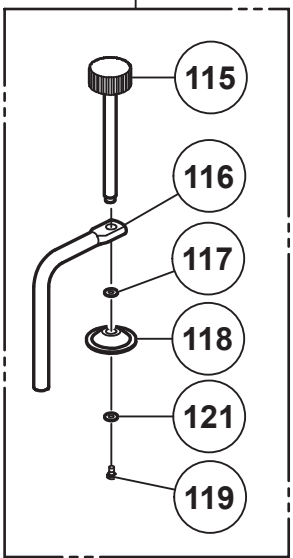

HIKOKI

CORDLESS MITER SAW C3610DRA

Item No.	Code No.	Description	No. Used	Remarks
232	372565	CAUTION LABEL	1	
233	373690	ARM	1	
234	372627	WARNING LABEL	1	
235		LED LABEL	1	
237	372545	CR. RE. PAN HD. TAPPING SCREW D4X25	1	
238	372526	LASER COVER	1	
239	373674	CR. RE. COUNT HD. SCREW M3X6	2	
240	373676	FLAT WASHER	2	
241	373673	PLUNGER HOUSING	1	
242	373672	LASER PLUNGER HOUSING	1	
243	372527	COVERLASER COVER	1	
244	372626	LASER STICKER	1	
245	372541	CR. RE. COUNT HD. SCREW M4X8	4	
246	372544	CR. RE. PAN HD. TAPPING SCREW D4X16	1	
247	372522	INSERT	1	
248	373670	LASER SET	1	
249	373671	PIVOT-SUPPORT	1	
250	373679	BUTTON	2	
251	373669	PIN	2	
252	372621	LASER ASS'Y	1	
253	373663	CR. RE. PAN HD. TAPPING SCREW D4X12	2	
254	373693	SUPPORT SEAT	1	
255	373692	RUBBER SLEEVE	1	
256	373908	WARNING LABEL (A) (62841)	1	
*258		LABEL (HIKOKI) (EUROPE)	1	
259	373911	WARNING LABEL	1	
*260	373415	TCT SAW BLADE 255MM-D30 HOLE-NT40	1	
*262	372120	BATTERY BSL 36B18 (EUROPE,AUS,NZL)	1	
*264	373923	BRACING PLATE (HIKOKI)	1	
*265	373963	COLLAR (OD30)	1	
		STANDARD ACCESSORIES		
503	329897	BATTERY COVER	1	
*504	373912	DUST BAG	1	
*505		BATTERY CHARGER (230V EUROPE PLUG)	1	
508	374294	ELBOW	1	

* ALTERNATIVE PARTS

MODEL
C3610DRA(1/2)